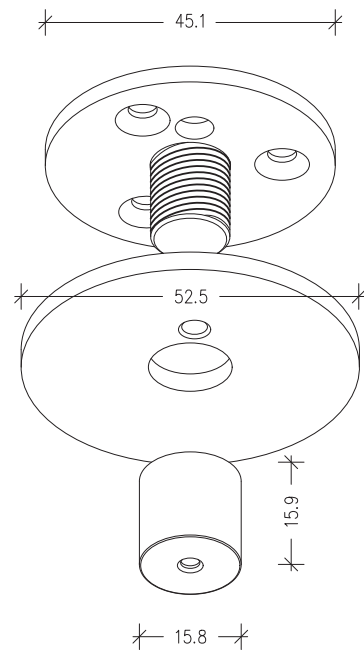

Note: Transformer is auxiliary to light and is to be fitted in ceiling or wherever the electrician deems fit for purpose.

Home Collection

Dual Astral Pendant

Light Dimensions

Wire Specifications

3K Warm White  
19.2 Watts Per Metre  
1140 Lumens Per Metre  
24 Volt  
Dimmable

1300 x 700 x 100

Standard length of hanging wire is 1800mm. Standard length of hanging electrical cable is 3 metres.

Each light includes an auxiliary dimmable transformer.

*If different hanging wire lengths are required please advise prior to production.*

Please note: the electrical cable runs up one of the end hanging support wires and is encased in a clear plastic sleeve.

Home Collection

Dual Astral Pendant

Light Dimensions

Wire Specifications

3K Warm White  
19.2 Watts Per Metre  
1140 Lumens Per Metre  
24 Volt  
Dimmable

2000 x 700 x 100

Standard length of hanging wire is 1800mm. Standard length of hanging electrical cable is 3 metres.

Each light includes an auxiliary dimmable transformer.

*If different hanging wire lengths are required please advise prior to production.*