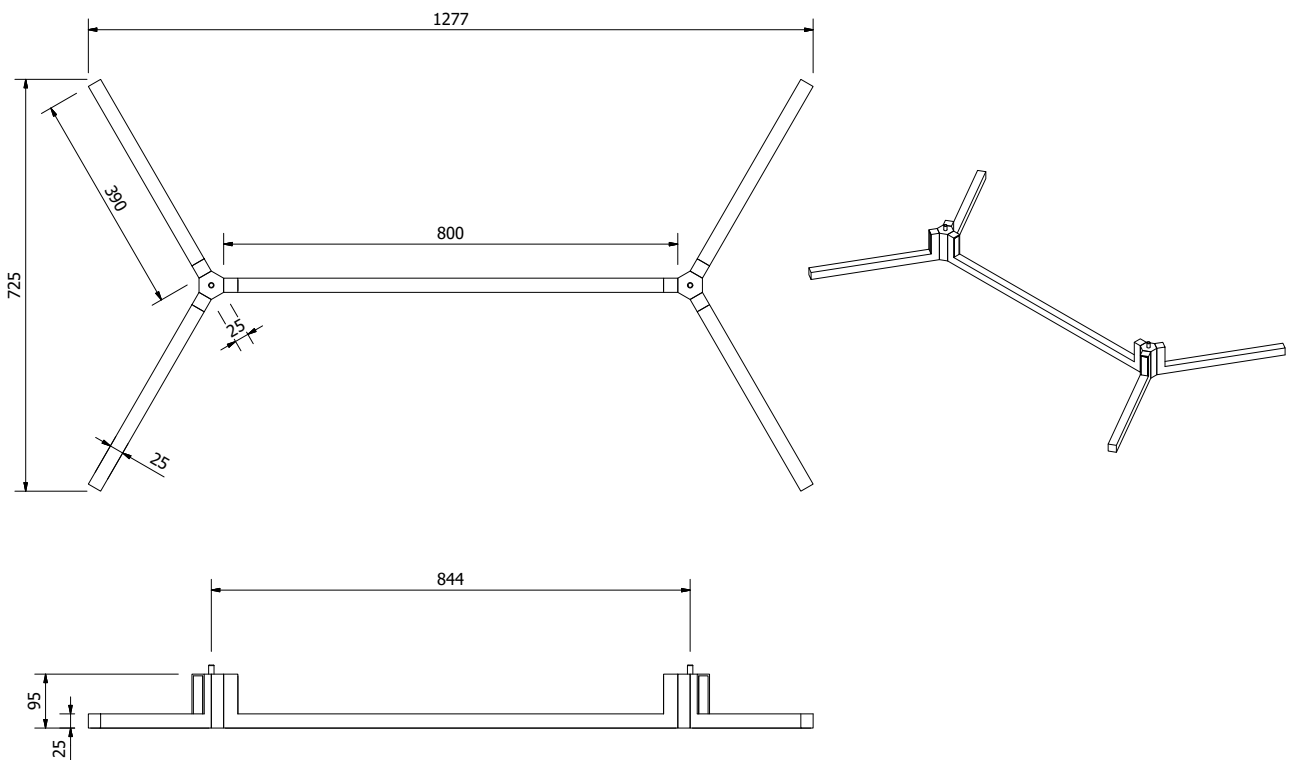

Note: Transformer is auxiliary to light and is to be fitted in ceiling or wherever the electrician deems fit for purpose.

Home Collection

Dual Astral Pendant

Light Dimensions

Wire Specifications

3K Warm White  
19.2 Watts Per Metre  
1140 Lumens Per Metre  
24 Volt  
Dimmable

1300 x 700 x 100

Standard length of hanging wire is 1800mm. Standard length of hanging electrical cable is 3 metres.

Each light includes an auxiliary dimmable transformer.

*If different hanging wire lengths are required please advise prior to production.*

Please note: the electrical cable runs up one of the end hanging support wires and is encased in a clear plastic sleeve.

Home Collection

Dual Astral Pendant

Light Dimensions

Wire Specifications

3K Warm White  
19.2 Watts Per Metre  
1140 Lumens Per Metre  
24 Volt  
Dimmable

Please note: the electrical cable runs up one of the end hanging support wires and is encased in a clear plastic sleeve.