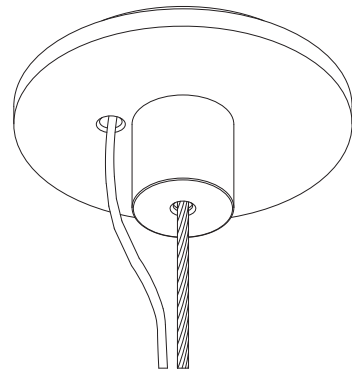

Note: Transformer is auxiliary to light and is to be fitted in ceiling or wherever the electrician deems fit for purpose.

Home Collection

Dual Astral Pendant

Light Dimensions

Wire Specifications

3K Warm White  
19.2 Watts Per Metre  
1140 Lumens Per Metre  
24 Volt  
Dimmable

1300 x 700 x 100

Standard length of hanging wire is 1800mm. Standard length of hanging electrical cable is 3 metres.

Each light includes an auxiliary dimmable transformer.

*If different hanging wire lengths are required please advise prior to production.*

2000 x 700 x 100

Standard length of hanging wire is 1800mm. Standard length of hanging electrical cable is 3 metres.

Each light includes an auxiliary dimmable transformer.

*If different hanging wire lengths are required please advise prior to production.*

Please note: the electrical cable runs up one of the end hanging support wires and is encased in a clear plastic sleeve.