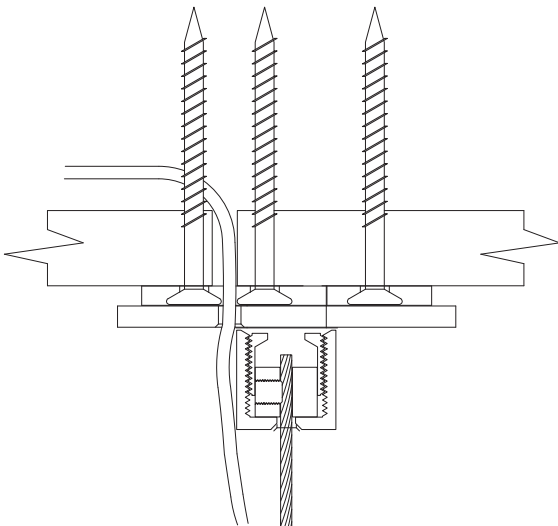

Note: Transformer is auxiliary to light and is to be fitted in ceiling or wherever the electrician deems fit for purpose.

Home Collection

Dual Astral Pendant

Light Dimensions

Wire Specifications

3K Warm White  
19.2 Watts Per Metre  
1140 Lumens Per Metre  
24 Volt  
Dimmable

1300 x 700 x 100

Standard length of hanging wire is 1800mm. Standard length of hanging electrical cable is 3 metres.

Each light includes an auxiliary dimmable transformer.

*If different hanging wire lengths are required please advise prior to production.*

2000 x 700 x 100

Standard length of hanging wire is 1800mm. Standard length of hanging electrical cable is 3 metres.

Each light includes an auxiliary dimmable transformer.

*If different hanging wire lengths are required please advise prior to production.*

Please note: the electrical cable runs up one of the end hanging support wires and is encased in a clear plastic sleeve.