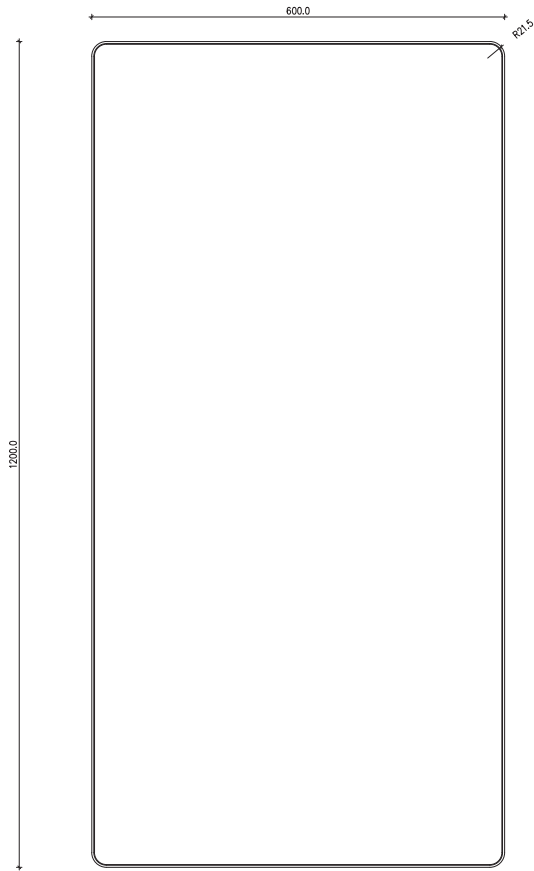

# Here Mirror

**Material:**  
3mm Brass

**Finishes:**  
Brushed  
Light Antiqued  
Dark Antiqued  
Blackened

**Dimensions**  
600mm W x 1200mm H  
800mm W x 1600mm H  
900mm W x 1800mm H

All finishes are sealed with a clear satin lacquer unless specified otherwise.

Split board bracket supplied for hanging

Mirror Detail Section