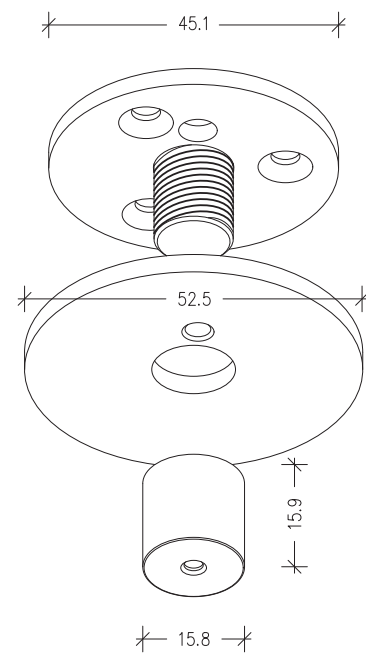

The finish of your ceiling rose will be matched to the chosen finish of your light.

Dimensions

1800mm L
2200mm L
2800mm L
3200mm L

Custom Lights

Available up to 4000mm L

Note: Transformer is auxiliary to light and is to be fitted in ceiling or wherever the electrician deems fit for purpose.

Home Collection

Lateral Light

Light Dimensions

Wire Specifications

3K Warm White
19.2 Watts Per Metre
1140 Lumens Per Metre
24 Volt
Dimmable

1800mm L

Standard length of hanging wire is 1800mm. Standard length of hanging electrical wire is 3 metres.

Please note: the electrical cable runs up one of the end hanging support wires and is encased in a clear plastic sleeve.

Hanging Support Wire Detail

Home Collection

Lateral Light

Light Dimensions

Wire Specifications

Hanging Support Wire Detail

Home Collection

Lateral Light

Light Dimensions

Wire Specifications

3K Warm White
19.2 Watts Per Metre
1140 Lumens Per Metre
24 Volt
Dimmable

2800mm L

Standard length of hanging wire is 1800mm. Standard length of hanging electrical wire is 3 metres.