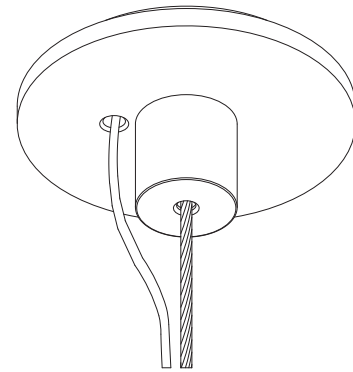

The finish of your ceiling rose will be matched to the chosen finish of your light.

Dimensions

1800mm L
2200mm L
2800mm L
3200mm L

Custom Lights

Available up to 4000mm L

Note: Transformer is auxiliary to light and is to be fitted in ceiling or wherever the electrician deems fit for purpose.

Home Collection

Lateral Light

Light Dimensions

Wire Specifications

3K Warm White
19.2 Watts Per Metre
1140 Lumens Per Metre
24 Volt
Dimmable

1800mm L

Standard length of hanging wire is 1800mm. Standard length of hanging electrical wire is 3 metres.

Each light includes an auxiliary dimmable transformer.

If different hanging wire lengths are required please advise prior to production.

For lights between 1800mm L, the standard hanging wires & electrical cable will be inset 150mm in from each end of the light.

Please note: the electrical cable runs up one of the end hanging support wires and is encased in a clear plastic sleeve.

Hanging Support Wire Detail

Home Collection

Lateral Light

Light Dimensions

Wire Specifications