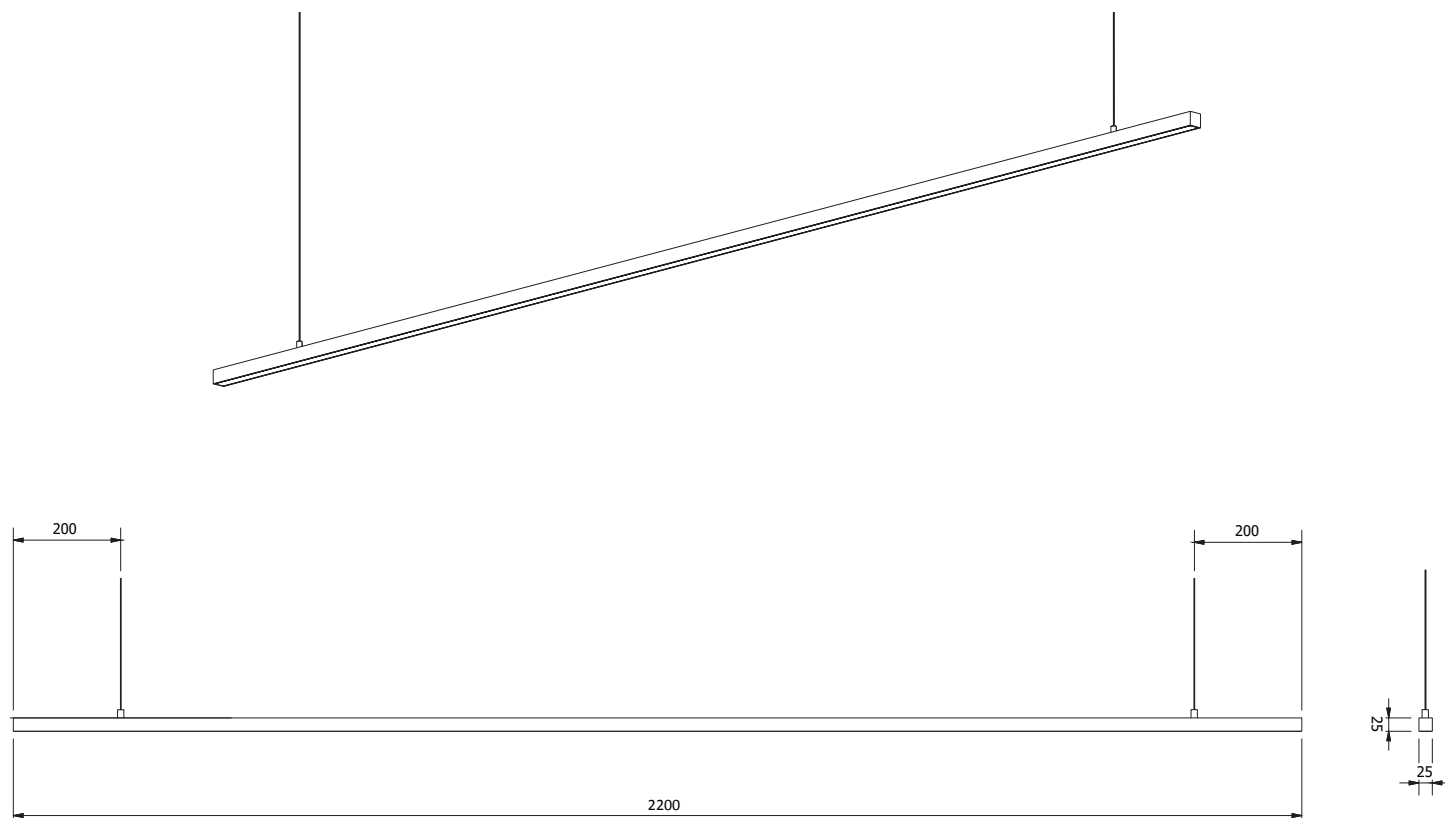

Please note: the electrical cable runs up one of the end hanging support wires and is encased in a clear plastic sleeve.

Hanging Support Wire Detail

Home Collection

Lateral Light

Light Dimensions

Wire Specifications

3K Warm White
19.2 Watts Per Metre
1140 Lumens Per Metre
24 Volt
Dimmable

2200mm L

Standard length of hanging wire is 1800mm. Standard length of hanging electrical wire is 3 metres.

Each light includes an auxiliary dimmable transformer.

If different hanging wire lengths are required please advise prior to production.

For 2200mm L, the standard hanging wires & electrical cable will be inset 200mm in from each end of the light.

Please note: the electrical cable runs up one of the end hanging support wires and is encased in a clear plastic sleeve.

Hanging Support Wire Detail

Home Collection

Lateral Light

Light Dimensions

Wire Specifications

3K Warm White
19.2 Watts Per Metre
1140 Lumens Per Metre
24 Volt
Dimmable

2800mm L

Standard length of hanging wire is 1800mm. Standard length of hanging electrical wire is 3 metres.