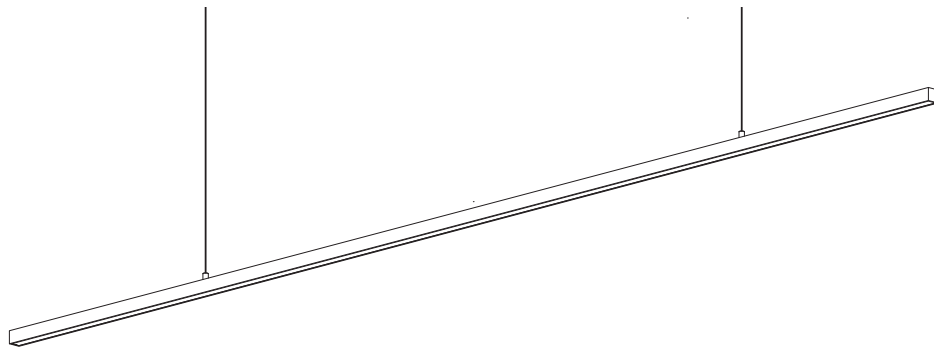

Please note: the electrical cable runs up one of the end hanging support wires and is encased in a clear plastic sleeve.

Hanging Support Wire Detail

Home Collection

Lateral Light

Light Dimensions

Wire Specifications

If different hanging wire lengths are required please advise prior to production.

For 2200mm L, the standard hanging wires & electrical cable will be inset 200mm in from each end of the light.

Please note: the electrical cable runs up one of the end hanging support wires and is encased in a clear plastic sleeve.

Hanging Support Wire Detail

Home Collection

Lateral Light

Light Dimensions

Wire Specifications

3K Warm White
19.2 Watts Per Metre
1140 Lumens Per Metre
24 Volt
Dimmable

2800mm L

Standard length of hanging wire is 1800mm. Standard length of hanging electrical wire is 3 metres.