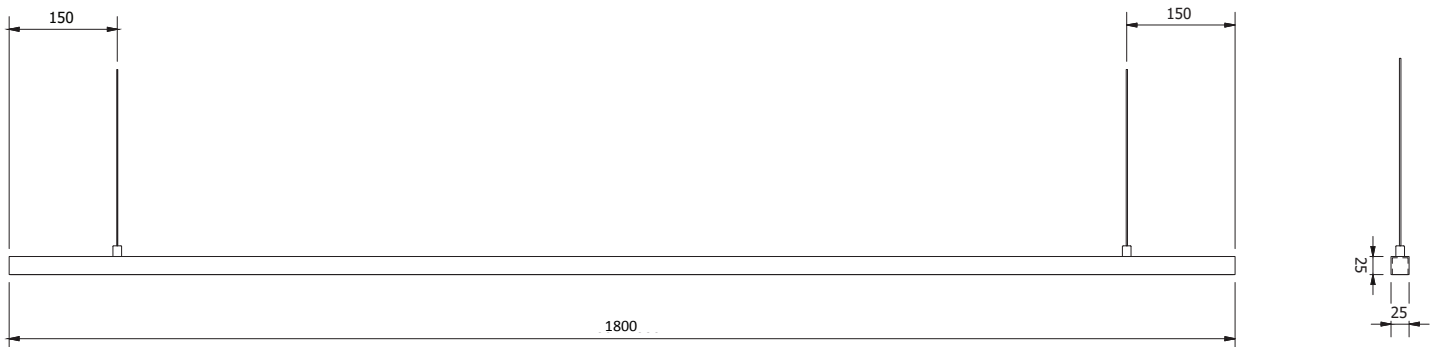

The finish of your ceiling rose will be matched to the chosen finish of your light.

Dimensions

1800mm L
2200mm L
2800mm L
3200mm L

Custom Lights

Available up to 4000mm L

Note: Transformer is auxiliary to light and is to be fitted in ceiling or wherever the electrician deems fit for purpose.

Home Collection

Lateral Light

Light Dimensions

Wire Specifications

3K Warm White
19.2 Watts Per Metre
1140 Lumens Per Metre
24 Volt
Dimmable

1800mm L

Standard length of hanging wire is 1800mm. Standard length of hanging electrical wire is 3 metres.

Each light includes an auxiliary dimmable transformer.

If different hanging wire lengths are required please advise prior to production.

For lights between 1800mm L, the standard hanging wires & electrical cable will be inset 150mm in from each end of the light.

Please note: the electrical cable runs up one of the end hanging support wires and is encased in a clear plastic sleeve.

Hanging Support Wire Detail

Home Collection

Lateral Light

Light Dimensions

Wire Specifications