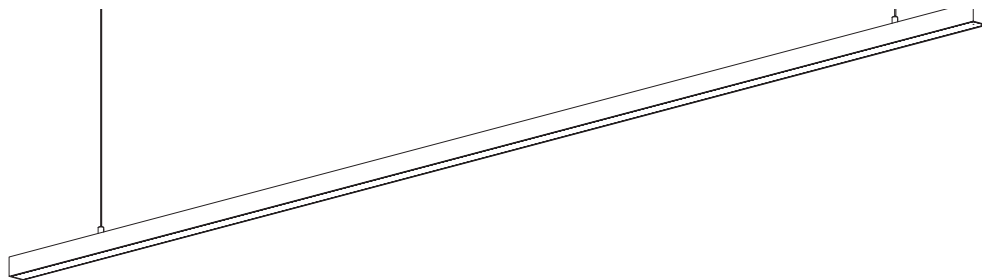

The finish of your ceiling rose will be matched to the chosen finish of your light.

Dimensions

1800mm L
2200mm L
2800mm L
3200mm L

Custom Lights

Available up to 4000mm L

Note: Transformer is auxiliary to light and is to be fitted in ceiling or wherever the electrician deems fit for purpose.

Home Collection

Lateral Light

Light Dimensions

Wire Specifications

3K Warm White
19.2 Watts Per Metre
1140 Lumens Per Metre
24 Volt
Dimmable

1800mm L

Standard length of hanging wire is 1800mm. Standard length of hanging electrical wire is 3 metres.

Each light includes an auxiliary dimmable transformer.

If different hanging wire lengths are required please advise prior to production.

For lights between 1800mm L, the standard hanging wires & electrical cable will be inset 150mm in from each end of the light.

Please note: the electrical cable runs up one of the end hanging support wires and is encased in a clear plastic sleeve.

Hanging Support Wire Detail

Home Collection

Lateral Light

Light Dimensions

Wire Specifications