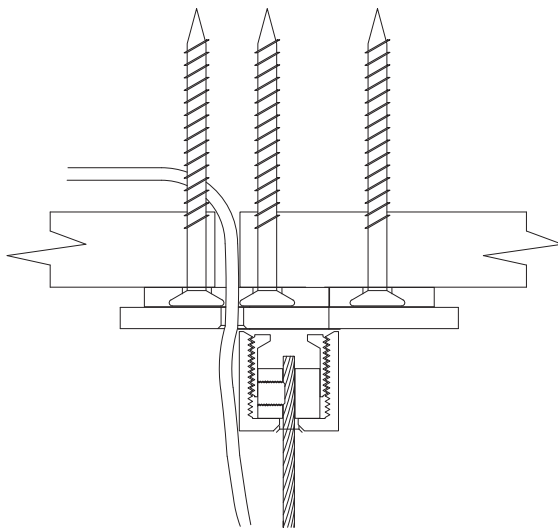

The finish of your ceiling rose will be matched to the chosen finish of your light.

Dimensions

1800mm L
2200mm L
2800mm L
3200mm L

Custom Lights

Available up to 4000mm L

Note: Transformer is auxiliary to light and is to be fitted in ceiling or wherever the electrician deems fit for purpose.

Home Collection

Lateral Light

Light Dimensions

Wire Specifications

3K Warm White
19.2 Watts Per Metre
1140 Lumens Per Metre
24 Volt
Dimmable

1800mm L

Standard length of hanging wire is 1800mm. Standard length of hanging electrical wire is 3 metres.

Each light includes an auxiliary dimmable transformer.

If different hanging wire lengths are required please advise prior to production.

For lights between 1800mm L, the standard hanging wires & electrical cable will be inset 150mm in from each end of the light.

Please note: the electrical cable runs up one of the end hanging support wires and is encased in a clear plastic sleeve.

Hanging Support Wire Detail

Home Collection

Lateral Light

Light Dimensions

Wire Specifications