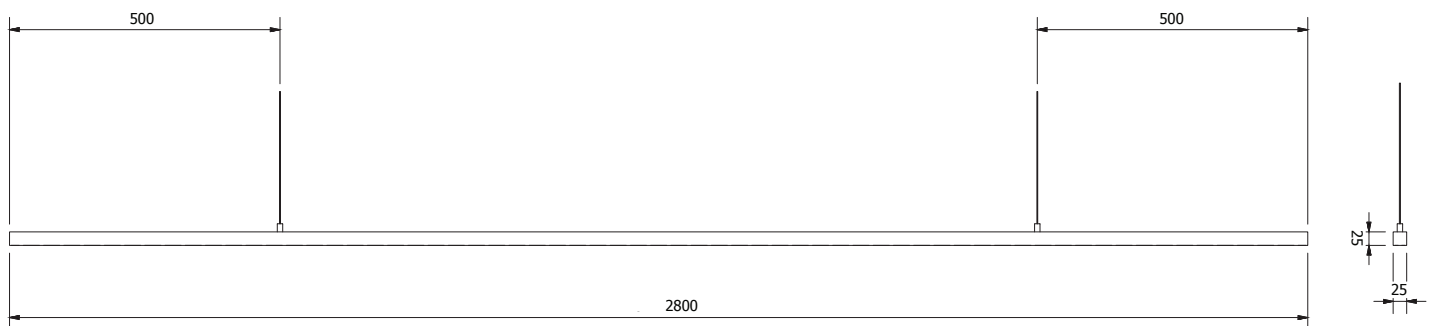

Home Collection

Lateral Light

Light Dimensions

Wire Specifications

3K Warm White
19.2 Watts Per Metre
1140 Lumens Per Metre
24 Volt
Dimmable

2800mm L

Standard length of hanging wire is 1800mm. Standard length of hanging electrical wire is 3 metres.

Each light includes an auxiliary dimmable transformer.

If different hanging wire lengths are required please advise prior to production.

For 2800mm L, the standard hanging wires & electrical cable will be inset 500mm in from each end of the light.

Please note: the electrical cable runs up one of the end hanging support wires and is encased in a clear plastic sleeve.

Hanging Support Wire Detail