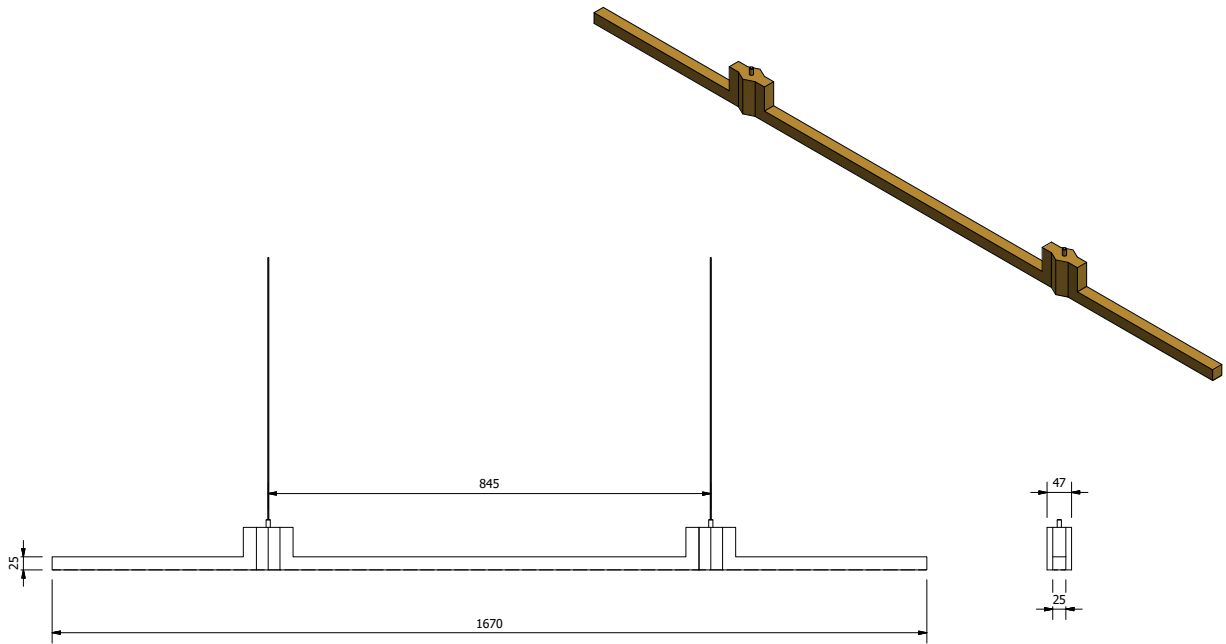

# Link Pendant

**Material:**  
Solid Brass Channel

**Dimensions:**  
1670 x 100  
2370 x 100

**Finishes:**  
Brushed  
Light Antiqued  
Dark Antiqued  
Blackened

All finishes are sealed with a clear satin lacquer unless specified otherwise. Wax finish available in antiqued finishes only.

Home Collection

Link Pendant

Light Dimensions

Wire Specifications

3K Warm White  
19.2 Watts Per Metre  
1140 Lumens Per Metre  
24 Volt  
Dimmable

1670 x 100

Standard length of hanging wire is 1800mm. Standard length of hanging electrical cable is 3 metres.

Each light includes an auxiliary dimmable transformer.

*If different hanging wire lengths are required please advise prior to production.*

Please note: the electrical cable runs up one of the end hanging support wires and is encased in a clear plastic sleeve.

Home Collection

Link Pendant

Light Dimensions

Wire Specifications

3K Warm White  
19.2 Watts Per Metre  
1140 Lumens Per Metre  
24 Volt  
Dimmable

2370 x 100

Standard length of hanging wire is 1800mm. Standard length of hanging electrical cable is 3 metres.