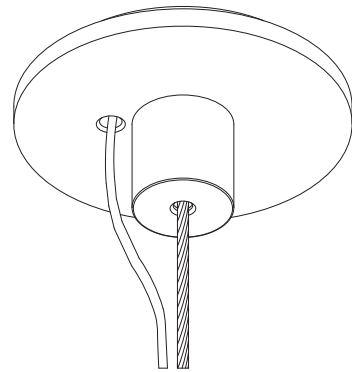

# Link Pendant

**Material:**  
Solid Brass Channel

**Dimensions:**  
1670 x 100  
2370 x 100

**Finishes:**  
Brushed  
Light Antiqued  
Dark Antiqued  
Blackened

All finishes are sealed with a clear satin lacquer unless specified otherwise. Wax finish available in antiqued finishes only.

The finish of your ceiling rose will be matched to the chosen finish of your light.

Note: Transformer is auxiliary to light and is to be fitted in ceiling or wherever the electrician deems fit for purpose.

Home Collection

Link Pendant

Light Dimensions

Wire Specifications

3K Warm White  
19.2 Watts Per Metre  
1140 Lumens Per Metre  
24 Volt  
Dimmable

1670 x 100

Standard length of hanging wire is 1800mm. Standard length of hanging electrical cable is 3 metres.

Home Collection

Link Pendant

Light Dimensions

Wire Specifications

3K Warm White  
19.2 Watts Per Metre  
1140 Lumens Per Metre  
24 Volt  
Dimmable

2370 x 100

Standard length of hanging wire is 1800mm. Standard length of hanging electrical cable is 3 metres.