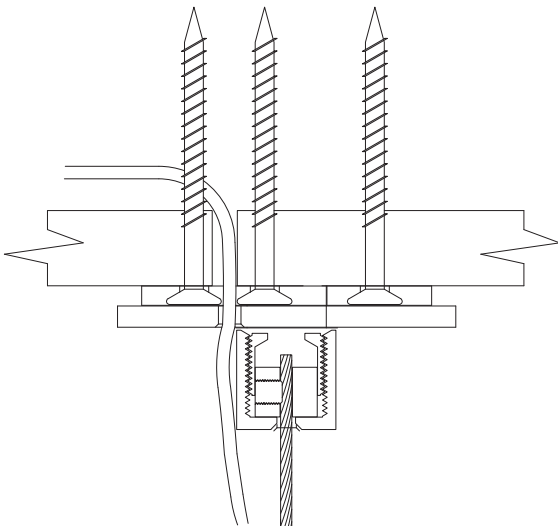

# Link Pendant

**Material:**  
Solid Brass Channel

**Dimensions:**  
1670 x 100  
2370 x 100

**Finishes:**  
Brushed  
Light Antiqued  
Dark Antiqued  
Blackened

All finishes are sealed with a clear satin lacquer unless specified otherwise. Wax finish available in antiqued finishes only.

The finish of your ceiling rose will be matched to the chosen finish of your light.

Note: Transformer is auxiliary to light and is to be fitted in ceiling or wherever the electrician deems fit for purpose.

Home Collection

Link Pendant

Light Dimensions

Wire Specifications

3K Warm White  
19.2 Watts Per Metre  
1140 Lumens Per Metre  
24 Volt  
Dimmable

1670 x 100

Standard length of hanging wire is 1800mm. Standard length of hanging electrical cable is 3 metres.

Home Collection

Link Pendant

Light Dimensions

Wire Specifications

3K Warm White  
19.2 Watts Per Metre  
1140 Lumens Per Metre  
24 Volt  
Dimmable

2370 x 100

Standard length of hanging wire is 1800mm. Standard length of hanging electrical cable is 3 metres.