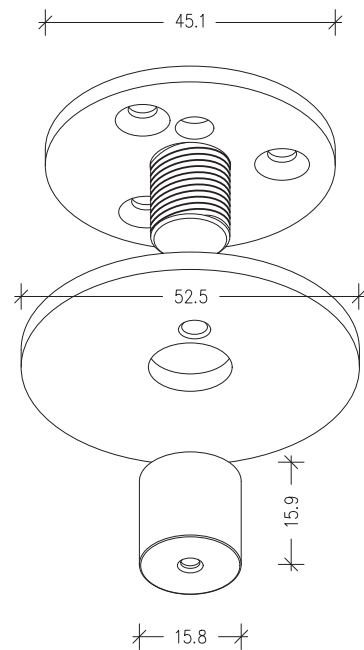

# Link Pendant

**Material:**  
Solid Brass Channel

**Dimensions:**  
1670 x 100  
2370 x 100

**Finishes:**  
Brushed  
Light Antiqued  
Dark Antiqued  
Blackened

All finishes are sealed with a clear satin lacquer unless specified otherwise. Wax finish available in antiqued finishes only.

The finish of your ceiling rose will be matched to the chosen finish of your light.

Note: Transformer is auxiliary to light and is to be fitted in ceiling or wherever the electrician deems fit for purpose.

Home Collection

Link Pendant

Light Dimensions

Wire Specifications

3K Warm White  
19.2 Watts Per Metre  
1140 Lumens Per Metre  
24 Volt  
Dimmable

1670 x 100

Standard length of hanging wire is 1800mm. Standard length of hanging electrical cable is 3 metres.

Home Collection

Link Pendant

Light Dimensions

Wire Specifications

3K Warm White  
19.2 Watts Per Metre  
1140 Lumens Per Metre  
24 Volt  
Dimmable

2370 x 100

Standard length of hanging wire is 1800mm. Standard length of hanging electrical cable is 3 metres.