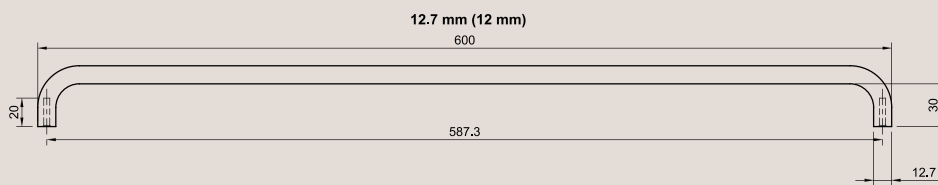

## Dimensions Guide (400mm handle)

**Handle Length:** 400mm  
**Handle Diameter:** 16mm

**Handle Length:** 400mm  
**Handle Diameter:** 12mm

**Handle Length:** 400mm  
**Handle Diameter:** 10mm

## Dimensions Guide (500mm handle)

**Handle Length:** 500mm  
**Handle Diameter:** 16mm

**Handle Length:** 500mm  
**Handle Diameter:** 12mm

**Handle Length:** 500mm  
**Handle Diameter:** 10mm

## Dimensions Guide (600mm handle)

**Handle Length:** 600mm  
**Handle Diameter:** 16mm

**Handle Length:** 600mm  
**Handle Diameter:** 12mm

**Handle Length:** 600mm  
**Handle Diameter:** 10mm

## Dimensions Guide (700mm handle)

**Handle Length:** 700mm  
**Handle Diameter:** 16mm