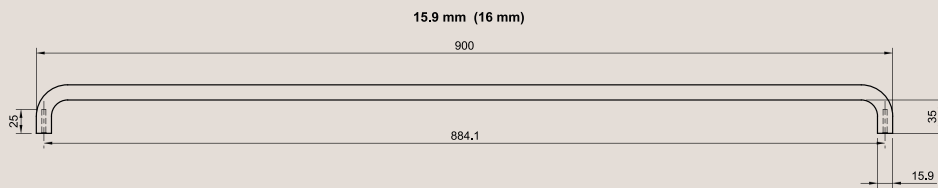

## Dimensions Guide (500mm handle)

**Handle Length:** 500mm  
**Handle Diameter:** 16mm

**Handle Length:** 500mm  
**Handle Diameter:** 12mm

**Handle Length:** 500mm  
**Handle Diameter:** 10mm

## Dimensions Guide (600mm handle)

**Handle Length:** 600mm  
**Handle Diameter:** 16mm

**Handle Length:** 600mm  
**Handle Diameter:** 12mm

**Handle Length:** 600mm  
**Handle Diameter:** 10mm

## Dimensions Guide (700mm handle)

**Handle Length:** 700mm  
**Handle Diameter:** 16mm

## Dimensions Guide (900mm handle)

**Handle Length:** 900mm  
**Handle Diameter:** 16mm