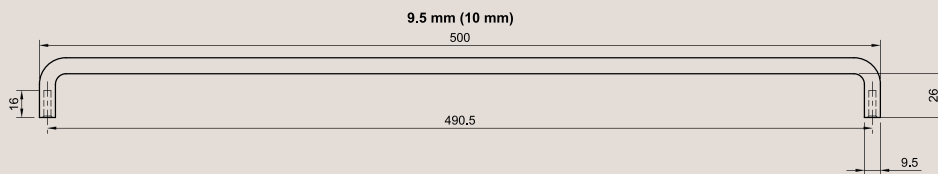

## Dimensions Guide (300mm handle)

**Handle Length:** 300mm  
**Handle Diameter:** 16mm

**Handle Length:** 300mm  
**Handle Diameter:** 12mm

**Handle Length:** 300mm  
**Handle Diameter:** 10mm

## Dimensions Guide (400mm handle)

**Handle Length:** 400mm  
**Handle Diameter:** 16mm

**Handle Length:** 400mm  
**Handle Diameter:** 12mm

**Handle Length:** 400mm  
**Handle Diameter:** 10mm

## Dimensions Guide (500mm handle)

**Handle Length:** 500mm  
**Handle Diameter:** 16mm

**Handle Length:** 500mm  
**Handle Diameter:** 12mm

**Handle Length:** 500mm  
**Handle Diameter:** 10mm

## Dimensions Guide (600mm handle)

**Handle Length:** 600mm  
**Handle Diameter:** 16mm

**Handle Length:** 600mm  
**Handle Diameter:** 12mm

**Handle Length:** 600mm  
**Handle Diameter:** 10mm