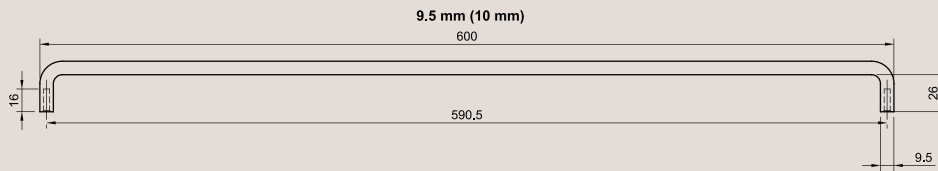

## Dimensions Guide (400mm handle)

**Handle Length:** 400mm  
**Handle Diameter:** 16mm

**Handle Length:** 400mm  
**Handle Diameter:** 12mm

**Handle Length:** 400mm  
**Handle Diameter:** 10mm

## Dimensions Guide (500mm handle)

**Handle Length:** 500mm  
**Handle Diameter:** 16mm

**Handle Length:** 500mm  
**Handle Diameter:** 12mm

**Handle Length:** 500mm  
**Handle Diameter:** 10mm

## Dimensions Guide (600mm handle)

**Handle Length:** 600mm  
**Handle Diameter:** 16mm

**Handle Length:** 600mm  
**Handle Diameter:** 12mm

**Handle Length:** 600mm  
**Handle Diameter:** 10mm

## Dimensions Guide (700mm handle)

**Handle Length:** 700mm  
**Handle Diameter:** 16mm