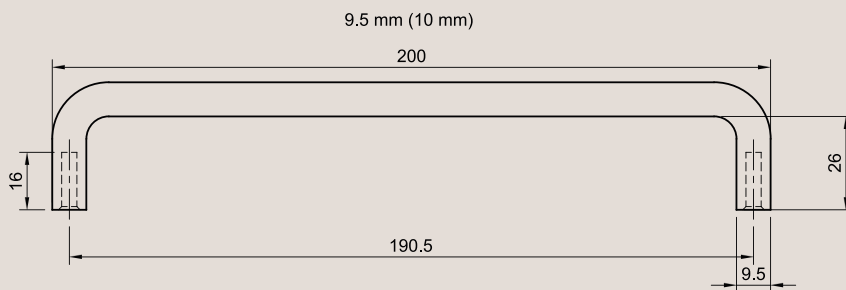

### Screw / Bolt Type

M5

## Dimensions Guide (200mm handle)

**Handle Length:** 200mm  
**Handle Diameter:** 12mm

**Handle Length:** 200mm  
**Handle Diameter:** 10mm

## Dimensions Guide (300mm handle)

**Handle Length:** 300mm  
**Handle Diameter:** 16mm

**Handle Length:** 300mm  
**Handle Diameter:** 12mm

**Handle Length:** 300mm  
**Handle Diameter:** 10mm

## Dimensions Guide (500mm handle)

**Handle Length:** 500mm  
**Handle Diameter:** 16mm

**Handle Length:** 500mm  
**Handle Diameter:** 12mm

**Handle Length:** 500mm  
**Handle Diameter:** 10mm