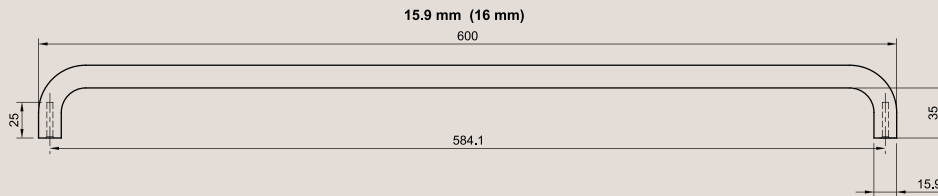

## Dimensions Guide (400mm handle)

**Handle Length:** 400mm  
**Handle Diameter:** 16mm

**Handle Length:** 400mm  
**Handle Diameter:** 12mm

**Handle Length:** 400mm  
**Handle Diameter:** 10mm

## Dimensions Guide (500mm handle)

**Handle Length:** 500mm  
**Handle Diameter:** 16mm

**Handle Length:** 500mm  
**Handle Diameter:** 12mm

**Handle Length:** 500mm  
**Handle Diameter:** 10mm

## Dimensions Guide (600mm handle)

**Handle Length:** 600mm  
**Handle Diameter:** 16mm

**Handle Length:** 600mm  
**Handle Diameter:** 12mm

**Handle Length:** 600mm  
**Handle Diameter:** 10mm

## Dimensions Guide (700mm handle)

**Handle Length:** 700mm  
**Handle Diameter:** 16mm