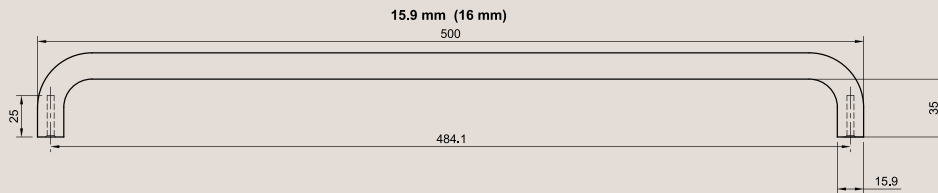

## Dimensions Guide (300mm handle)

**Handle Length:** 300mm  
**Handle Diameter:** 16mm

**Handle Length:** 300mm  
**Handle Diameter:** 12mm

**Handle Length:** 300mm  
**Handle Diameter:** 10mm

## Dimensions Guide (400mm handle)

**Handle Length:** 400mm  
**Handle Diameter:** 16mm

**Handle Length:** 400mm  
**Handle Diameter:** 12mm

**Handle Length:** 400mm  
**Handle Diameter:** 10mm

## Dimensions Guide (500mm handle)

**Handle Length:** 500mm  
**Handle Diameter:** 16mm

**Handle Length:** 500mm  
**Handle Diameter:** 12mm

**Handle Length:** 500mm  
**Handle Diameter:** 10mm

## Dimensions Guide (600mm handle)

**Handle Length:** 600mm  
**Handle Diameter:** 16mm

**Handle Length:** 600mm  
**Handle Diameter:** 12mm

**Handle Length:** 600mm  
**Handle Diameter:** 10mm