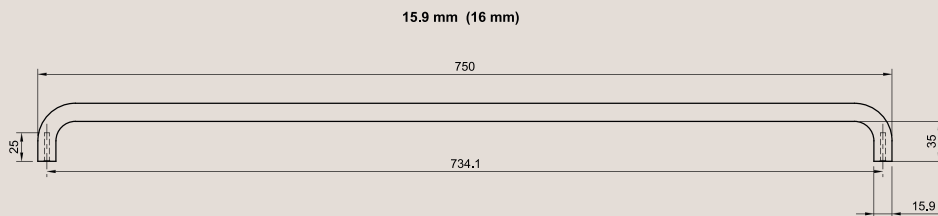

## Dimensions Guide (500mm handle)

**Handle Length:** 500mm  
**Handle Diameter:** 16mm

**Handle Length:** 500mm  
**Handle Diameter:** 12mm

**Handle Length:** 500mm  
**Handle Diameter:** 10mm

## Dimensions Guide (600mm handle)

**Handle Length:** 600mm  
**Handle Diameter:** 16mm

**Handle Length:** 600mm  
**Handle Diameter:** 12mm

**Handle Length:** 600mm  
**Handle Diameter:** 10mm

## Dimensions Guide (700mm handle)

**Handle Length:** 700mm  
**Handle Diameter:** 16mm

## Dimensions Guide (900mm handle)

**Handle Length:** 900mm  
**Handle Diameter:** 16mm