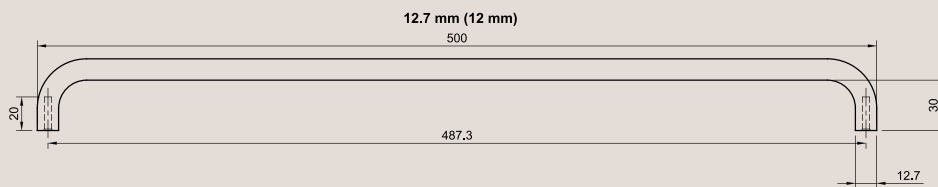

## Dimensions Guide (300mm handle)

**Handle Length:** 300mm  
**Handle Diameter:** 16mm

**Handle Length:** 300mm  
**Handle Diameter:** 12mm

**Handle Length:** 300mm  
**Handle Diameter:** 10mm

## Dimensions Guide (400mm handle)

**Handle Length:** 400mm  
**Handle Diameter:** 16mm

**Handle Length:** 400mm  
**Handle Diameter:** 12mm

**Handle Length:** 400mm  
**Handle Diameter:** 10mm

## Dimensions Guide (500mm handle)

**Handle Length:** 500mm  
**Handle Diameter:** 16mm

**Handle Length:** 500mm  
**Handle Diameter:** 12mm

**Handle Length:** 500mm  
**Handle Diameter:** 10mm

## Dimensions Guide (600mm handle)

**Handle Length:** 600mm  
**Handle Diameter:** 16mm

**Handle Length:** 600mm  
**Handle Diameter:** 12mm

**Handle Length:** 600mm  
**Handle Diameter:** 10mm