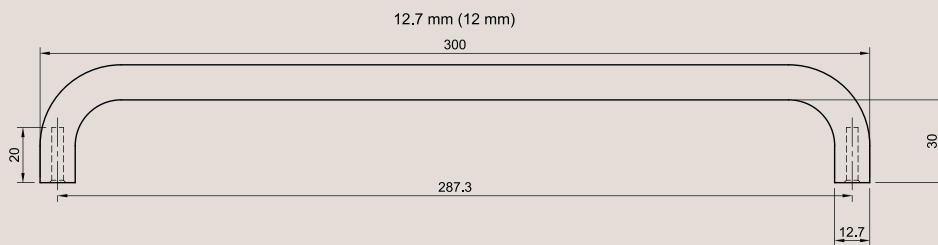

## Dimensions Guide (200mm handle)

**Handle Length:** 200mm  
**Handle Diameter:** 12mm

**Handle Length:** 200mm  
**Handle Diameter:** 10mm

## Dimensions Guide (300mm handle)

**Handle Length:** 300mm  
**Handle Diameter:** 16mm

**Handle Length:** 300mm  
**Handle Diameter:** 12mm

**Handle Length:** 300mm  
**Handle Diameter:** 10mm

## Dimensions Guide (400mm handle)

**Handle Length:** 400mm  
**Handle Diameter:** 16mm

**Handle Length:** 400mm  
**Handle Diameter:** 12mm

**Handle Length:** 400mm  
**Handle Diameter:** 10mm

## Dimensions Guide (500mm handle)

**Handle Length:** 500mm  
**Handle Diameter:** 16mm

**Handle Length:** 500mm  
**Handle Diameter:** 12mm

**Handle Length:** 500mm  
**Handle Diameter:** 10mm