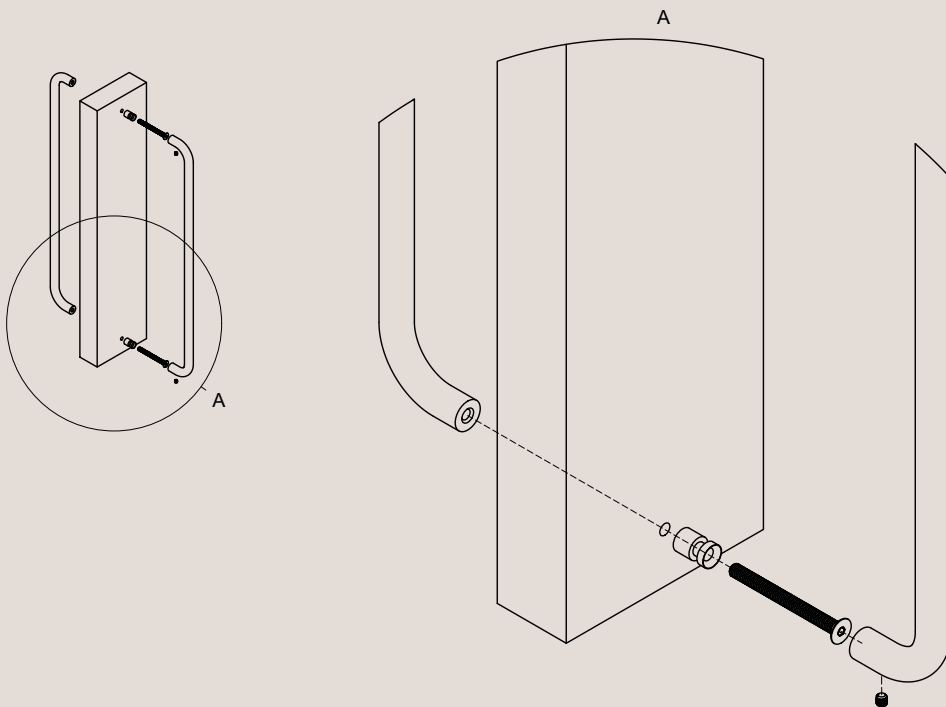

## Dimensions Guide (600mm handle)

**Handle Length:** 600mm  
**Handle Diameter:** 16mm

**Handle Length:** 600mm  
**Handle Diameter:** 12mm

**Handle Length:** 600mm  
**Handle Diameter:** 10mm

## Dimensions Guide (700mm handle)

**Handle Length:** 700mm  
**Handle Diameter:** 16mm

## Dimensions Guide (900mm handle)

**Handle Length:** 900mm  
**Handle Diameter:** 16mm

**Blind Hole Mounted Guide**

**Back To Back Mounted Guide**

## Beam Handle

---