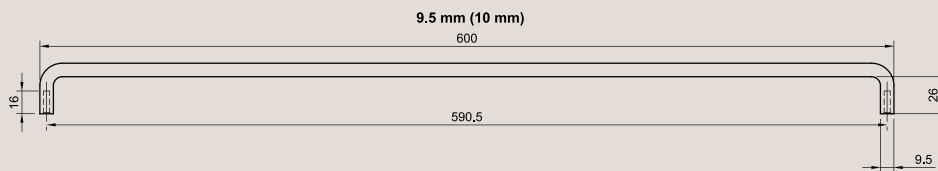

## Dimensions Guide (400mm handle)

**Handle Length:** 400mm  
**Handle Diameter:** 16mm

**Handle Length:** 400mm  
**Handle Diameter:** 12mm

**Handle Length:** 400mm  
**Handle Diameter:** 10mm

## Dimensions Guide (500mm handle)

**Handle Length:** 500mm  
**Handle Diameter:** 16mm

**Handle Length:** 500mm  
**Handle Diameter:** 12mm

**Handle Length:** 500mm  
**Handle Diameter:** 10mm

## Dimensions Guide (600mm handle)

**Handle Length:** 600mm  
**Handle Diameter:** 16mm

**Handle Length:** 600mm  
**Handle Diameter:** 12mm

**Handle Length:** 600mm  
**Handle Diameter:** 10mm

## Dimensions Guide (700mm handle)

**Handle Length:** 700mm  
**Handle Diameter:** 16mm