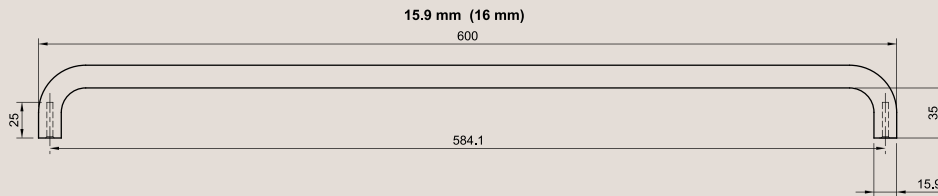

## Dimensions Guide (400mm handle)

**Handle Length:** 400mm  
**Handle Diameter:** 16mm

**Handle Length:** 400mm  
**Handle Diameter:** 12mm

**Handle Length:** 400mm  
**Handle Diameter:** 10mm

## Dimensions Guide (500mm handle)

**Handle Length:** 500mm  
**Handle Diameter:** 16mm

**Handle Length:** 500mm  
**Handle Diameter:** 12mm

**Handle Length:** 500mm  
**Handle Diameter:** 10mm

## Dimensions Guide (600mm handle)

**Handle Length:** 600mm  
**Handle Diameter:** 16mm

**Handle Length:** 600mm  
**Handle Diameter:** 12mm

**Handle Length:** 600mm  
**Handle Diameter:** 10mm

## Dimensions Guide (700mm handle)

**Handle Length:** 700mm  
**Handle Diameter:** 16mm