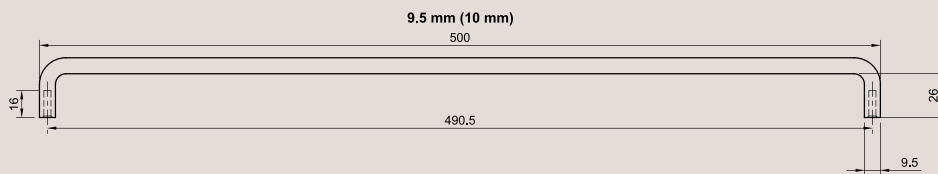

## Dimensions Guide (300mm handle)

**Handle Length:** 300mm  
**Handle Diameter:** 16mm

**Handle Length:** 300mm  
**Handle Diameter:** 12mm

**Handle Length:** 300mm  
**Handle Diameter:** 10mm

## Dimensions Guide (400mm handle)

**Handle Length:** 400mm  
**Handle Diameter:** 16mm

**Handle Length:** 400mm  
**Handle Diameter:** 12mm

**Handle Length:** 400mm  
**Handle Diameter:** 10mm

## Dimensions Guide (500mm handle)

**Handle Length:** 500mm  
**Handle Diameter:** 16mm

**Handle Length:** 500mm  
**Handle Diameter:** 12mm

**Handle Length:** 500mm  
**Handle Diameter:** 10mm

## Dimensions Guide (600mm handle)

**Handle Length:** 600mm  
**Handle Diameter:** 16mm

**Handle Length:** 600mm  
**Handle Diameter:** 12mm

**Handle Length:** 600mm  
**Handle Diameter:** 10mm