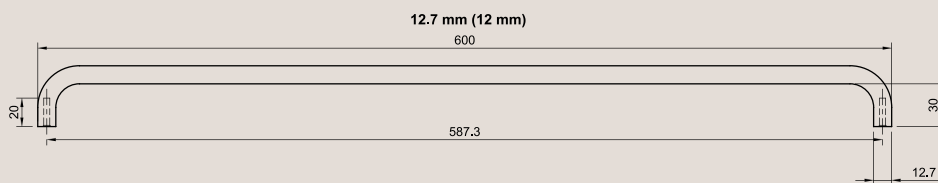

## Dimensions Guide (400mm handle)

**Handle Length:** 400mm  
**Handle Diameter:** 16mm

**Handle Length:** 400mm  
**Handle Diameter:** 12mm

**Handle Length:** 400mm  
**Handle Diameter:** 10mm

## Dimensions Guide (500mm handle)

**Handle Length:** 500mm  
**Handle Diameter:** 16mm

**Handle Length:** 500mm  
**Handle Diameter:** 12mm

**Handle Length:** 500mm  
**Handle Diameter:** 10mm

## Dimensions Guide (600mm handle)

**Handle Length:** 600mm  
**Handle Diameter:** 16mm

**Handle Length:** 600mm  
**Handle Diameter:** 12mm

**Handle Length:** 600mm  
**Handle Diameter:** 10mm

## Dimensions Guide (700mm handle)

**Handle Length:** 700mm  
**Handle Diameter:** 16mm