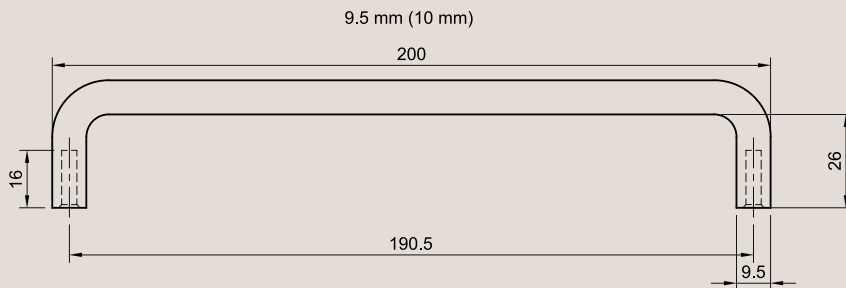

### Screw / Bolt Type

M5

## Dimensions Guide (200mm handle)

**Handle Length:** 200mm  
**Handle Diameter:** 12mm

**Handle Length:** 200mm  
**Handle Diameter:** 10mm

## Dimensions Guide (300mm handle)

**Handle Length:** 300mm  
**Handle Diameter:** 16mm

**Handle Length:** 300mm  
**Handle Diameter:** 12mm

**Handle Length:** 300mm  
**Handle Diameter:** 10mm

## Dimensions Guide (500mm handle)

**Handle Length:** 500mm  
**Handle Diameter:** 16mm

**Handle Length:** 500mm  
**Handle Diameter:** 12mm

**Handle Length:** 500mm  
**Handle Diameter:** 10mm