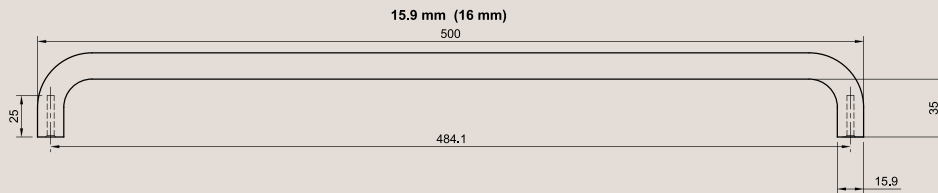

## Dimensions Guide (300mm handle)

**Handle Length:** 300mm  
**Handle Diameter:** 16mm

**Handle Length:** 300mm  
**Handle Diameter:** 12mm

**Handle Length:** 300mm  
**Handle Diameter:** 10mm

## Dimensions Guide (400mm handle)

**Handle Length:** 400mm  
**Handle Diameter:** 16mm

**Handle Length:** 400mm  
**Handle Diameter:** 12mm

**Handle Length:** 400mm  
**Handle Diameter:** 10mm

## Dimensions Guide (500mm handle)

**Handle Length:** 500mm  
**Handle Diameter:** 16mm

**Handle Length:** 500mm  
**Handle Diameter:** 12mm

**Handle Length:** 500mm  
**Handle Diameter:** 10mm

## Dimensions Guide (600mm handle)

**Handle Length:** 600mm  
**Handle Diameter:** 16mm

**Handle Length:** 600mm  
**Handle Diameter:** 12mm

**Handle Length:** 600mm  
**Handle Diameter:** 10mm