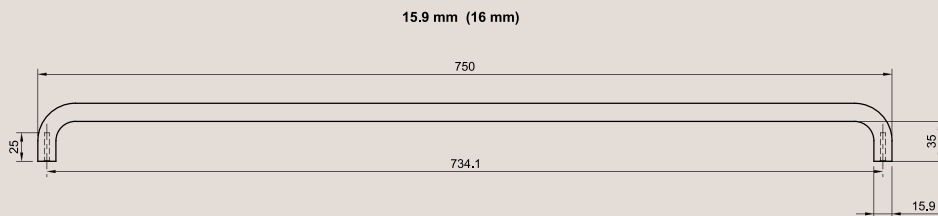

## Dimensions Guide (500mm handle)

**Handle Length:** 500mm  
**Handle Diameter:** 16mm

**Handle Length:** 500mm  
**Handle Diameter:** 12mm

**Handle Length:** 500mm  
**Handle Diameter:** 10mm

## Dimensions Guide (600mm handle)

**Handle Length:** 600mm  
**Handle Diameter:** 16mm

**Handle Length:** 600mm  
**Handle Diameter:** 12mm

**Handle Length:** 600mm  
**Handle Diameter:** 10mm

## Dimensions Guide (700mm handle)

**Handle Length:** 700mm  
**Handle Diameter:** 16mm

## Dimensions Guide (900mm handle)

**Handle Length:** 900mm  
**Handle Diameter:** 16mm

**Blind Hole Mounted Guide**

**Back To Back Mounted Guide**