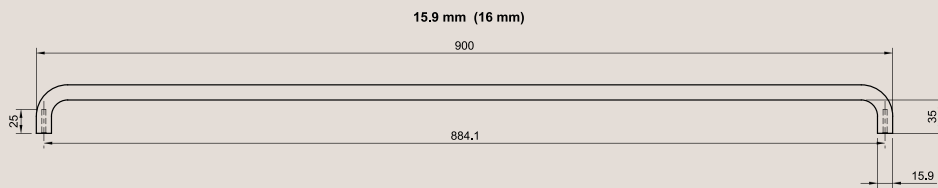

## Dimensions Guide (500mm handle)

**Handle Length:** 500mm  
**Handle Diameter:** 16mm

**Handle Length:** 500mm  
**Handle Diameter:** 12mm

**Handle Length:** 500mm  
**Handle Diameter:** 10mm

## Dimensions Guide (600mm handle)

**Handle Length:** 600mm  
**Handle Diameter:** 16mm

**Handle Length:** 600mm  
**Handle Diameter:** 12mm

**Handle Length:** 600mm  
**Handle Diameter:** 10mm

## Dimensions Guide (700mm handle)

**Handle Length:** 700mm  
**Handle Diameter:** 16mm

## Dimensions Guide (900mm handle)

**Handle Length:** 900mm  
**Handle Diameter:** 16mm

**Blind Hole Mounted Guide**

**Back To Back Mounted Guide**