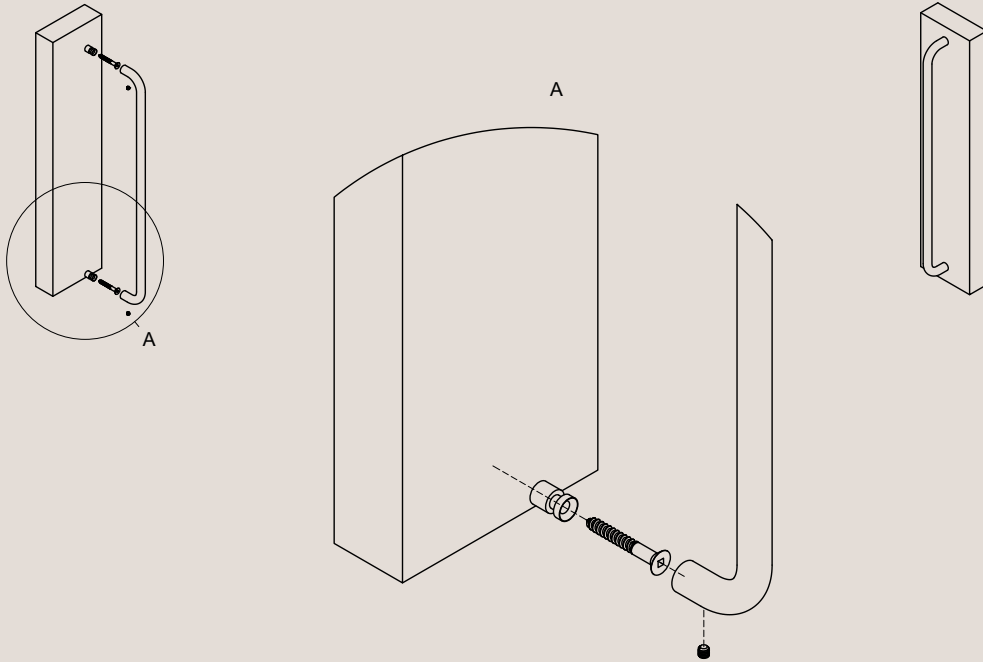

## Dimensions Guide (500mm handle)

**Handle Length:** 500mm  
**Handle Diameter:** 16mm

**Handle Length:** 500mm  
**Handle Diameter:** 12mm

**Handle Length:** 500mm  
**Handle Diameter:** 10mm

## Dimensions Guide (600mm handle)

**Handle Length:** 600mm  
**Handle Diameter:** 16mm

**Handle Length:** 600mm  
**Handle Diameter:** 12mm

**Handle Length:** 600mm  
**Handle Diameter:** 10mm

## Dimensions Guide (700mm handle)

**Handle Length:** 700mm  
**Handle Diameter:** 16mm

## Dimensions Guide (900mm handle)

**Handle Length:** 900mm  
**Handle Diameter:** 16mm

**Blind Hole Mounted Guide**

**Back To Back Mounted Guide**