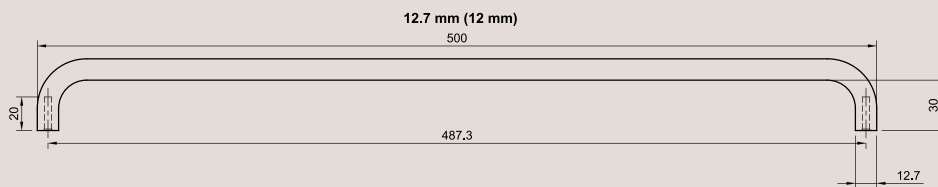

## Dimensions Guide (300mm handle)

**Handle Length:** 300mm  
**Handle Diameter:** 16mm

**Handle Length:** 300mm  
**Handle Diameter:** 12mm

**Handle Length:** 300mm  
**Handle Diameter:** 10mm

## Dimensions Guide (400mm handle)

**Handle Length:** 400mm  
**Handle Diameter:** 16mm

**Handle Length:** 400mm  
**Handle Diameter:** 12mm

**Handle Length:** 400mm  
**Handle Diameter:** 10mm

## Dimensions Guide (500mm handle)

**Handle Length:** 500mm  
**Handle Diameter:** 16mm

**Handle Length:** 500mm  
**Handle Diameter:** 12mm

**Handle Length:** 500mm  
**Handle Diameter:** 10mm

## Dimensions Guide (600mm handle)

**Handle Length:** 600mm  
**Handle Diameter:** 16mm

**Handle Length:** 600mm  
**Handle Diameter:** 12mm

**Handle Length:** 600mm  
**Handle Diameter:** 10mm