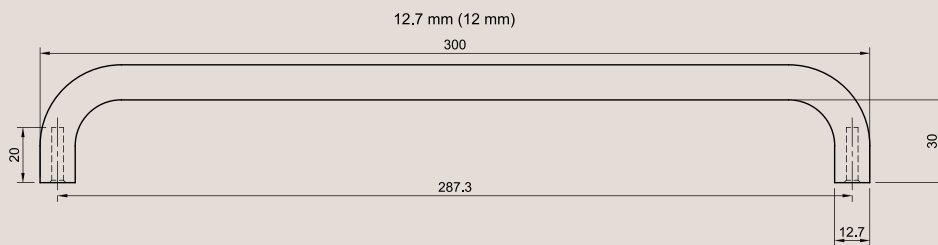

## Dimensions Guide (200mm handle)

**Handle Length:** 200mm  
**Handle Diameter:** 12mm

**Handle Length:** 200mm  
**Handle Diameter:** 10mm

## Dimensions Guide (300mm handle)

**Handle Length:** 300mm  
**Handle Diameter:** 16mm

**Handle Length:** 300mm  
**Handle Diameter:** 12mm

**Handle Length:** 300mm  
**Handle Diameter:** 10mm

## Dimensions Guide (400mm handle)

**Handle Length:** 400mm  
**Handle Diameter:** 16mm

**Handle Length:** 400mm  
**Handle Diameter:** 12mm

**Handle Length:** 400mm  
**Handle Diameter:** 10mm

## Dimensions Guide (500mm handle)

**Handle Length:** 500mm  
**Handle Diameter:** 16mm

**Handle Length:** 500mm  
**Handle Diameter:** 12mm

**Handle Length:** 500mm  
**Handle Diameter:** 10mm