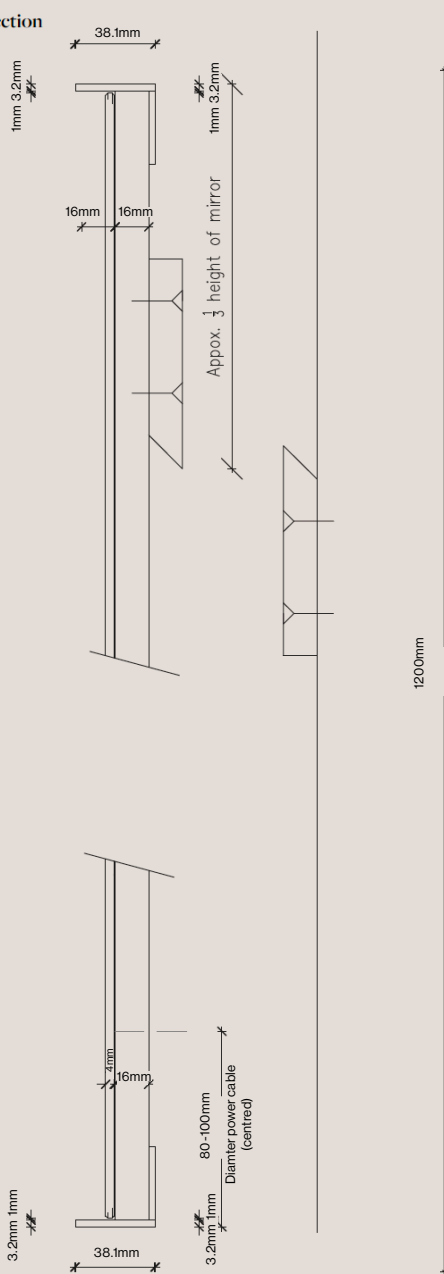

### Dimensions (mm)

600mm x 1200mm Dia  
800mm x 1600mm Dia  
900mm x 1800mm Dia

### Material

3mm Brass

### Mounting Hardware Included

Split board bracket supplied for hanging

## Dimensions Guide

Mirror Detail Section