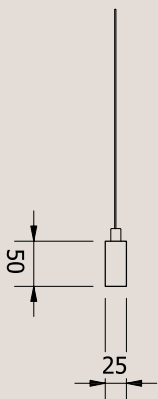

Product Details

Wire Specifications (for 1200 - 2000mm long Lateral Deep Lights)

All hanging wires are supplied at standard length of 1.8 metres and electrical cable is supplied at the standard length of 3 metres long.

For lights between 1200 - 2000mm L, the standard hanging wires & electrical cable will be inset 150mm in from each end of the light.

Please note: The electrical cable runs up one of the hanging support wires and both are encased in a clear plastic sleeve.