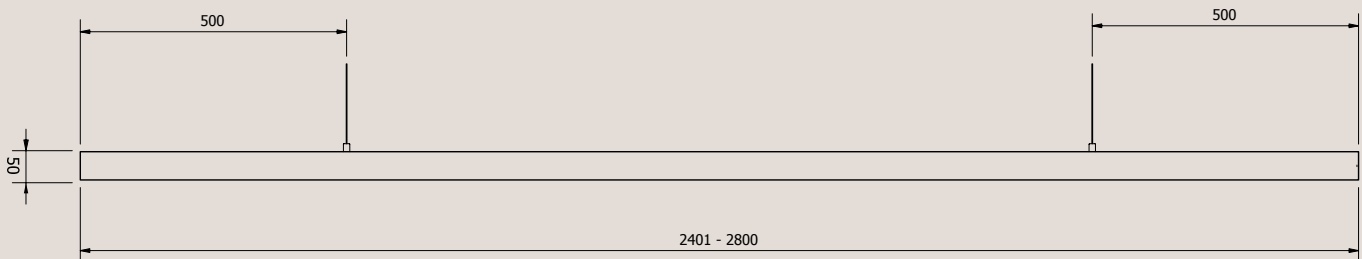

Product Details

Wire Specifications (for 2401 - 2800mm long Lateral Deep Lights)

All hanging wires are supplied at standard length of 1.8 metres and electrical cable is supplied at the standard length of 3 metres long.

For lights between 2401 - 2800mm L, the standard hanging wires & electrical cable will be inset 500mm in from each end of the light.

Please note: The electrical cable runs up one of the hanging support wires and both are encased in a clear plastic sleeve.