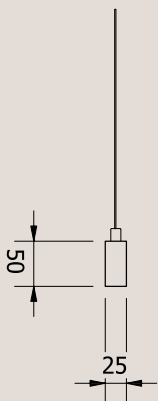

Product Details

Wire Specifications (for 2001 - 2400mm Lateral Deep Lights)

All hanging wires are supplied at standard length of 1.8 metres and electrical cable is supplied at the standard length of 3 metres long.

For lights between 2001 - 2400mm L, the standard hanging wires & electrical cable will be inset 200mm in from each end of the light.

Please note: The electrical cable runs up one of the hanging support wires and both are encased in a clear plastic sleeve.