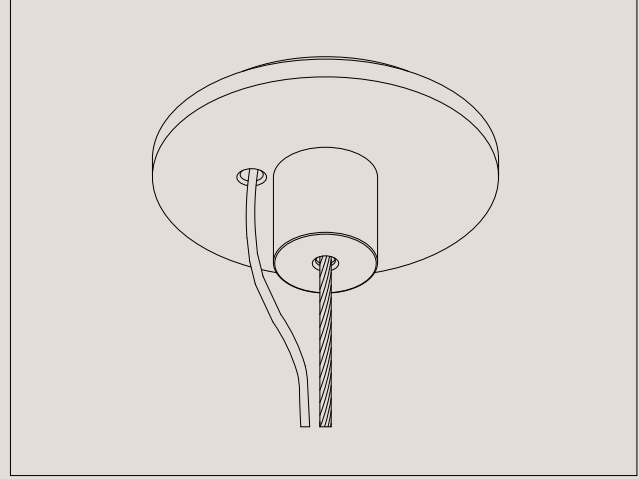

Note for electrician:
White cable wire = Positive
Clear cable wire = Negative

Material

Solid Brass

Finishes

Brushed Brass
Aged Brass
Blackened Brass

Please note:
All finishes are
sealed with a clear
satin lacquer unless
specified otherwise.

Product Dimensions (mm)

1800 L x 50 H x 25 D
2200 L x 50 H x 25 D
2800 L x 50 H x 25 D
3200 L x 50 H x 25 D

Product Details

Ceiling Rose Detail

Product Care

- Regular gentle care and maintenance will preserve and extend the life of your product.
- We suggest cleaning weekly, remove dust with a dry soft microfibre cloth, a damp microfibre cloth may be also be used for tougher areas.
- We recommend only using water. Avoid using cleaning products, oils, and other polishes as they may cause permanent damage.
- We recommend wearing gloves when installing and cleaning your products.
- Do not leave moisture, cleaning products, or solutions on the surface of our products as they may erode the lacquer.

Product Details

Wire Specifications (for 1200 - 2000mm long Lateral Deep Lights)

All hanging wires are supplied at standard length of 1.8 metres and electrical cable is supplied at the standard length of 3 metres long.

For lights between 1200 - 2000mm L, the standard hanging wires & electrical cable will be inset 150mm in from each end of the light.

Please note: The electrical cable runs up one of the hanging support wires and both are encased in a clear plastic sleeve.