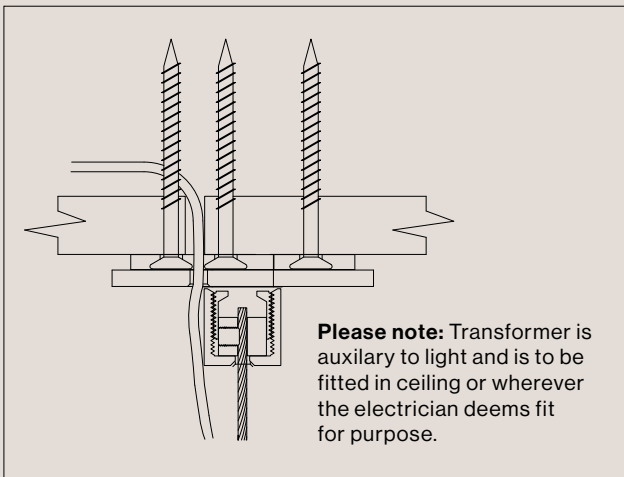

Product Details

Ceiling Rose Detail

Product Care

- Regular gentle care and maintenance will preserve and extend the life of your product.
- We suggest cleaning weekly, remove dust with a dry soft microfibre cloth, a damp microfibre cloth may be also be used for tougher areas.
- We recommend only using water. Avoid using cleaning products, oils, and other polishes as they may cause permanent damage.
- We recommend wearing gloves when installing and cleaning your products.
- Do not leave moisture, cleaning products, or solutions on the surface of our products as they may erode the lacquer.