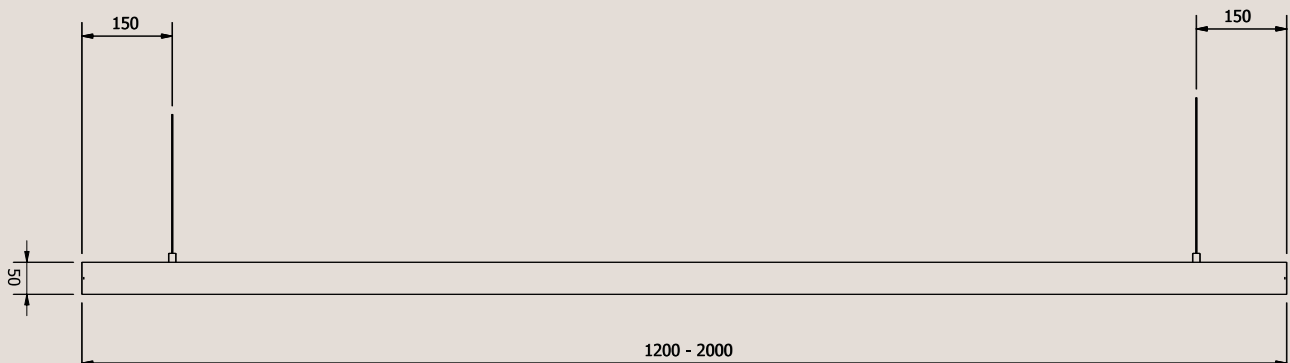

Product Dimensions (mm)

1800 L x 50 H x 25 D
2200 L x 50 H x 25 D
2800 L x 50 H x 25 D
3200 L x 50 H x 25 D

Product Details

Ceiling Rose Detail

Product Care

- Regular gentle care and maintenance will preserve and extend the life of your product.
- We suggest cleaning weekly, remove dust with a dry soft microfibre cloth, a damp microfibre cloth may be also be used for tougher areas.
- We recommend only using water. Avoid using cleaning products, oils, and other polishes as they may cause permanent damage.
- We recommend wearing gloves when installing and cleaning your products.
- Do not leave moisture, cleaning products, or solutions on the surface of our products as they may erode the lacquer.

Product Details

Wire Specifications (for 1200 - 2000mm long Lateral Deep Lights)

All hanging wires are supplied at standard length of 1.8 metres and electrical cable is supplied at the standard length of 3 metres long.

For lights between 1200 - 2000mm L, the standard hanging wires & electrical cable will be inset 150mm in from each end of the light.

Please note: The electrical cable runs up one of the hanging support wires and both are encased in a clear plastic sleeve.

For lights between 2401 - 2800mm L, the standard hanging wires & electrical cable will be inset 500mm in from each end of the light.

Please note: The electrical cable runs up one of the hanging support wires and both are encased in a clear plastic sleeve.