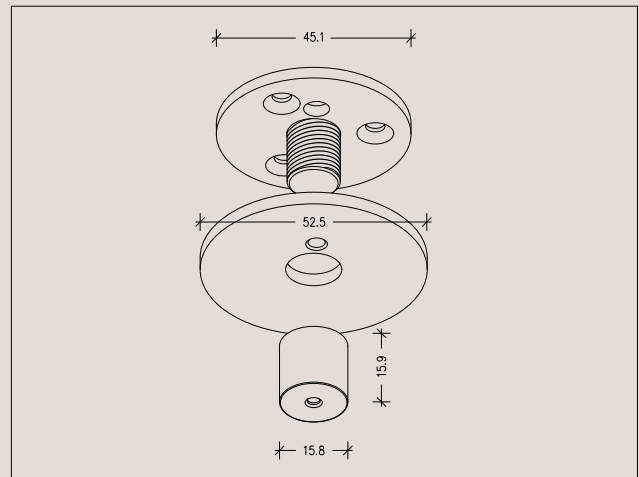

Lateral Deep Light

Technical Specifications

Product Details

Lighting Specifications

3K Warm white
19.2 Watts per metre
1140 Lumens per metre
24 Volt
Dimmable

Please note:
Each light includes
an auxiliary dimmable
transformer.

Product Dimensions (mm)

1800 L x 50 H x 25 D
2200 L x 50 H x 25 D
2800 L x 50 H x 25 D
3200 L x 50 H x 25 D

Product Details

Ceiling Rose Detail

Product Care

- Regular gentle care and maintenance will preserve and extend the life of your product.
- We suggest cleaning weekly, remove dust with a dry soft microfibre cloth, a damp microfibre cloth may be also be used for tougher areas.
- We recommend only using water. Avoid using cleaning products, oils, and other polishes as they may cause permanent damage.
- We recommend wearing gloves when installing and cleaning your products.
- Do not leave moisture, cleaning products, or solutions on the surface of our products as they may erode the lacquer.

Product Details

Wire Specifications (for 1200 - 2000mm long Lateral Deep Lights)

All hanging wires are supplied at standard length of 1.8 metres and electrical cable is supplied at the standard length of 3 metres long.

For lights between 1200 - 2000mm L, the standard hanging wires & electrical cable will be inset 150mm in from each end of the light.

Please note: The electrical cable runs up one of the hanging support wires and both are encased in a clear plastic sleeve.