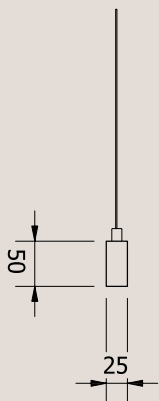

For lights between 2001 - 2400mm L, the standard hanging wires & electrical cable will be inset 200mm in from each end of the light.

Please note: The electrical cable runs up one of the hanging support wires and both are encased in a clear plastic sleeve.

Product Details

Wire Specifications (for 2401 - 2800mm long Lateral Deep Lights)

All hanging wires are supplied at standard length of 1.8 metres and electrical cable is supplied at the standard length of 3 metres long.

For lights between 2401 - 2800mm L, the standard hanging wires & electrical cable will be inset 500mm in from each end of the light.

Please note: The electrical cable runs up one of the hanging support wires and both are encased in a clear plastic sleeve.

For lights between 2801 - 3000mm L, the standard hanging wires & electrical cable will be inset 500mm in from each end of the light.

Please note: The electrical cable runs up one of the hanging support wires and both are encased in a clear plastic sleeve.