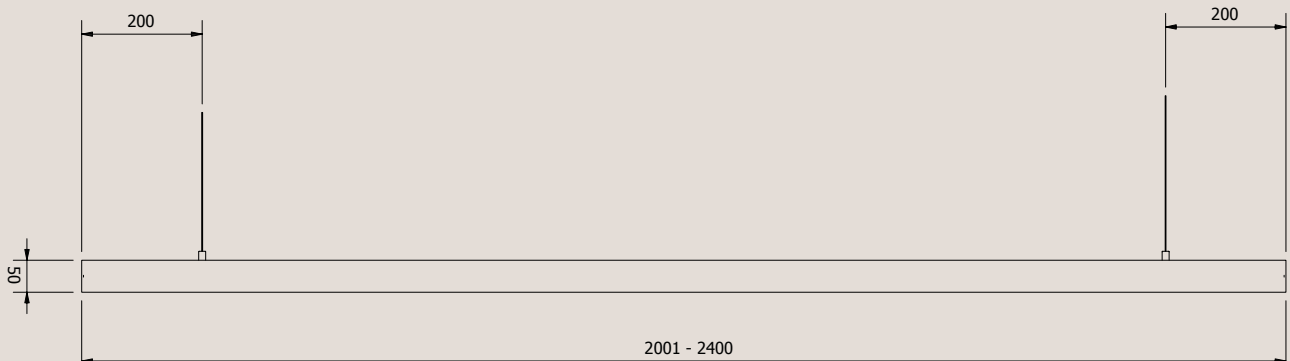

Product Details

Wire Specifications (for 1200 - 2000mm long Lateral Deep Lights)

All hanging wires are supplied at standard length of 1.8 metres and electrical cable is supplied at the standard length of 3 metres long.

For lights between 1200 - 2000mm L, the standard hanging wires & electrical cable will be inset 150mm in from each end of the light.

Please note: The electrical cable runs up one of the hanging support wires and both are encased in a clear plastic sleeve.

Product Details

Wire Specifications (for 2001 - 2400mm Lateral Deep Lights)

All hanging wires are supplied at standard length of 1.8 metres and electrical cable is supplied at the standard length of 3 metres long.

For lights between 2001 - 2400mm L, the standard hanging wires & electrical cable will be inset 200mm in from each end of the light.

Please note: The electrical cable runs up one of the hanging support wires and both are encased in a clear plastic sleeve.