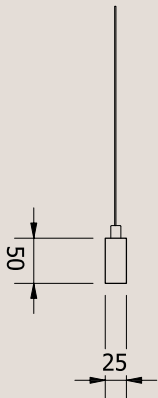

Product Details

Wire Specifications (for 2001 - 2400mm Lateral Deep Lights)

All hanging wires are supplied at standard length of 1.8 metres and electrical cable is supplied at the standard length of 3 metres long.

For lights between 2001 - 2400mm L, the standard hanging wires & electrical cable will be inset 200mm in from each end of the light.

Please note: The electrical cable runs up one of the hanging support wires and both are encased in a clear plastic sleeve.

Product Details

Wire Specifications (for 2401 - 2800mm long Lateral Deep Lights)

All hanging wires are supplied at standard length of 1.8 metres and electrical cable is supplied at the standard length of 3 metres long.

For lights between 2401 - 2800mm L, the standard hanging wires & electrical cable will be inset 500mm in from each end of the light.

Please note: The electrical cable runs up one of the hanging support wires and both are encased in a clear plastic sleeve.