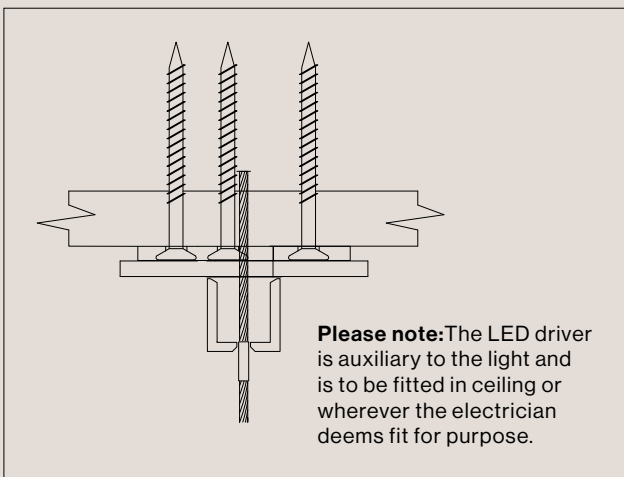

Product Dimensions (mm)

1800 L x 25 H x 25 D
2200 L x 25 H x 25 D
2800 L x 25 H x 25 D
3200 L x 25 H x 25 D

Product Details

Ceiling Rose Detail

Product Care

- **DO NOT USE** cleaning products, oils, and other polishes as they may cause permanent damage.
- Regular gentle care and maintenance will preserve and extend the life of your product.
- We suggest cleaning weekly, remove dust with a dry soft microfibre cloth, a damp microfibre cloth may be also be used for tougher areas.
- We recommend only using water.
- Do not leave moisture, cleaning products, or solutions on the surface of our products as they may erode the lacquer.
- We recommend wearing gloves when installing and cleaning your products.

Product Details

Wire Specifications (for 1800mm long Lateral Pendant)

All braided hanging wires are supplied at standard length of 1.8 metres.

For the 1800mm long pendant, the standard hanging wires & electrical cable will be inset 150mm in from each end of the light.

Please note: Power feed labled and positive identified for ease of installation.

LED Driver Specifications

Wattage: 60

Dimensions: 145 x 50 x 30mm

Lateral Pendant

Technical Specifications

Product Details

Wire Specifications (for 2200mm long Lateral Pendant)