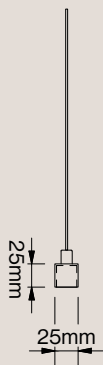

Lateral Pendant

Technical Specifications

Product Details

Lighting Specifications

3K Warm white
19.2 Watts per metre
1140 Lumens per metre
24 Volt
Dimmable

Please note

Each light includes an auxiliary dimmable LED driver.

Product Details

Wire Specifications (for 1800mm long Lateral Pendant)

All braided hanging wires are supplied at standard length of 1.8 metres.

For the 1800mm long pendant, the standard hanging wires & electrical cable will be inset 150mm in from each end of the light.

Please note: Power feed labled and positive identified for ease of installation.

LED Driver Specifications

Wattage: 60

Dimensions: 145 x 50 x 30mm

Lateral Pendant

Technical Specifications

Product Details

Wire Specifications (for 2200mm long Lateral Pendant)

All braided hanging wires are supplied at standard length of 1.8 metres.

For the 2200mm long pendant, the standard hanging wires & electrical cable will be inset 200mm in from each end of the light.

Please note: Power feed labelled and positive identified for ease of installation.