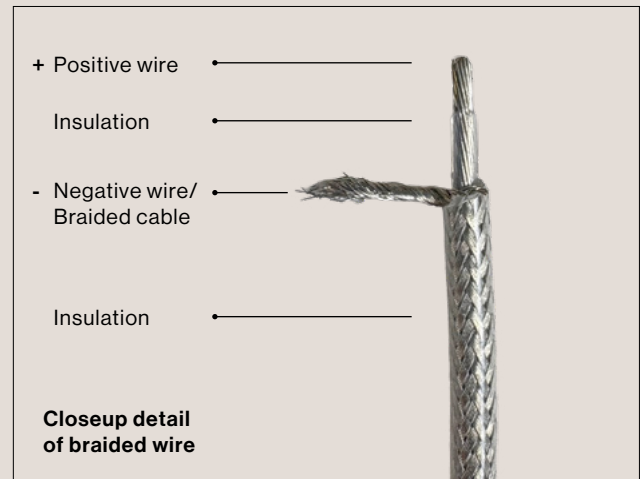

Note for electrician:

Positive = insulated centre core
Negative = external braided wire

Material

Solid Brass

Finishes

Aged Brass
Dark Antique
Blackened Brass

Please note

All finishes are sealed with a clear satin lacquer unless specified otherwise.

Product Dimensions (mm)

1800 L x 25 H x 25 D
2200 L x 25 H x 25 D
2800 L x 25 H x 25 D
3200 L x 25 H x 25 D

Product Details

Ceiling Rose Detail

Product Care

- **DO NOT USE** cleaning products, oils, and other polishes as they may cause permanent damage.
- Regular gentle care and maintenance will preserve and extend the life of your product.
- We suggest cleaning weekly, remove dust with a dry soft microfibre cloth, a damp microfibre cloth may be also be used for tougher areas.
- We recommend only using water.
- Do not leave moisture, cleaning products, or solutions on the surface of our products as they may erode the lacquer.
- We recommend wearing gloves when installing and cleaning your products.