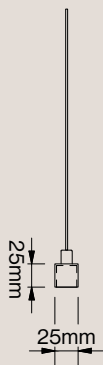

Lateral Pendant

Technical Specifications

Product Details

Wire Specifications (for 2800mm long Lateral Pendant)

All braided hanging wires are supplied at standard length of 1.8 metres.

For the 2800mm long pendant, the standard hanging wires & electrical cable will be inset 500mm in from each end of the light.

Please note: Power feed labelled and positive identified for ease of installation.

LED Driver Specifications

Wattage: 80

Dimensions: 175 x 55 x 35mm