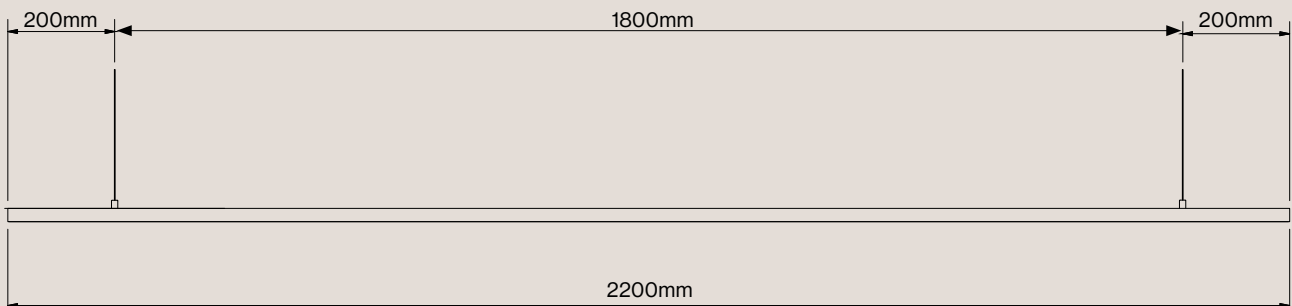

Please note: Power feed labled and positive identified for ease of installation.

LED Driver Specifications

Wattage: 60

Dimensions: 145 x 50 x 30mm

Lateral Pendant

Technical Specifications

Product Details

Wire Specifications (for 2200mm long Lateral Pendant)

All braided hanging wires are supplied at standard length of 1.8 metres.

For the 2200mm long pendant, the standard hanging wires & electrical cable will be inset 200mm in from each end of the light.

Please note: Power feed labelled and positive identified for ease of installation.

LED Driver Specifications

Wattage: 60

Dimensions: 145 x 50 x 30mm

Lateral Pendant

Technical Specifications

Product Details

Wire Specifications (for 2800mm long Lateral Pendant)

All braided hanging wires are supplied at standard length of 1.8 metres.

Transformer Specifications

Wattage: 80

Dimensions: 135 x 50 x 30mm