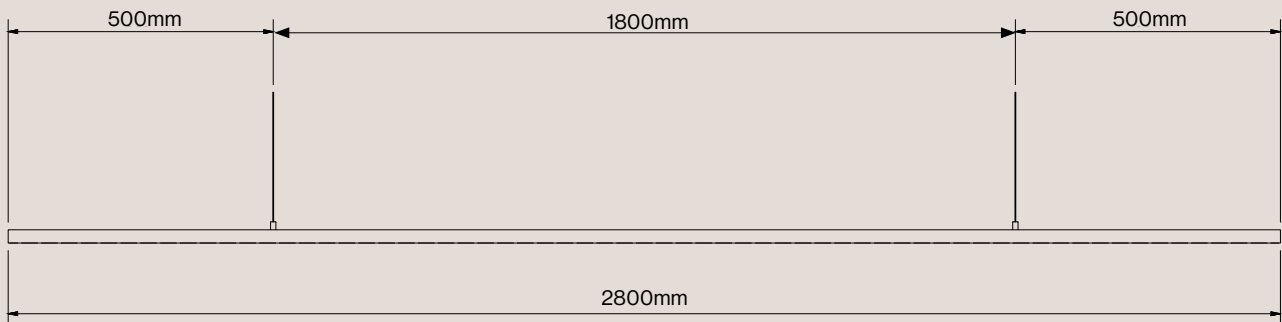

Lateral Pendant

Technical Specifications

Product Details

Wire Specifications (for 2800mm long Lateral Pendant)

All braided hanging wires are supplied at standard length of 1.8 metres.

For the 2800mm long pendant, the standard hanging wires & electrical cable will be inset 500mm in from each end of the light.

Please note: Power feed labelled and positive identified for ease of installation.

LED Driver Specifications

Wattage: 80

Dimensions: 175 x 55 x 35mm