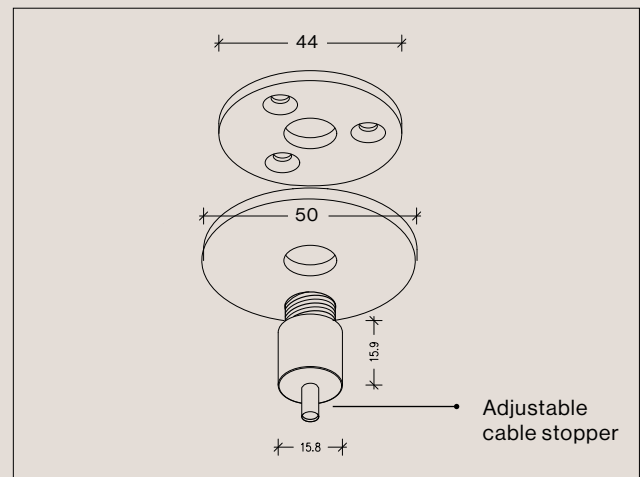

Product Details

Ceiling Rose Detail

Product Care

- **DO NOT USE** cleaning products, oils, and other polishes as they may cause permanent damage.
- Regular gentle care and maintenance will preserve and extend the life of your product.
- We suggest cleaning weekly, remove dust with a dry soft microfibre cloth, a damp microfibre cloth may be also be used for tougher areas.
- We recommend only using water.
- Do not leave moisture, cleaning products, or solutions on the surface of our products as they may erode the lacquer.
- We recommend wearing gloves when installing and cleaning your products.