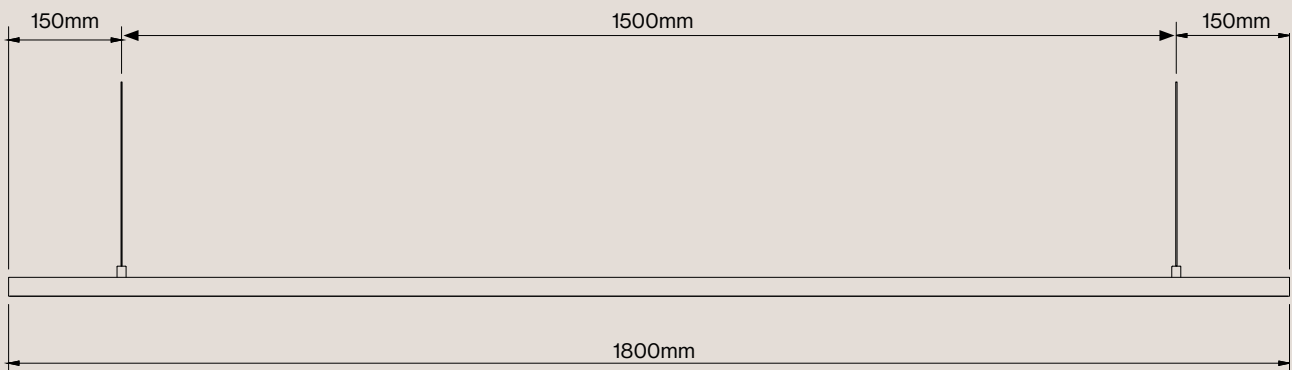

Product Details

Wire Specifications (for 1800mm long Lateral Pendant)

All braided hanging wires are supplied at standard length of 1.8 metres.

For the 1800mm long pendant, the standard hanging wires & electrical cable will be inset 150mm in from each end of the light.

Please note: Power feed labled and positive identified for ease of installation.

LED Driver Specifications

Wattage: 60

Dimensions: 145 x 50 x 30mm

Lateral Pendant

Technical Specifications

Product Details

Wire Specifications (for 2200mm long Lateral Pendant)

LED Driver Specifications

Wattage: 60

Dimensions: 145 x 50 x 30mm

Lateral Pendant

Technical Specifications

Product Details

Wire Specifications (for 2800mm long Lateral Pendant)

All braided hanging wires are supplied at standard length of 1.8 metres.

Transformer Specifications

Wattage: 80

Dimensions: 135 x 50 x 30mm