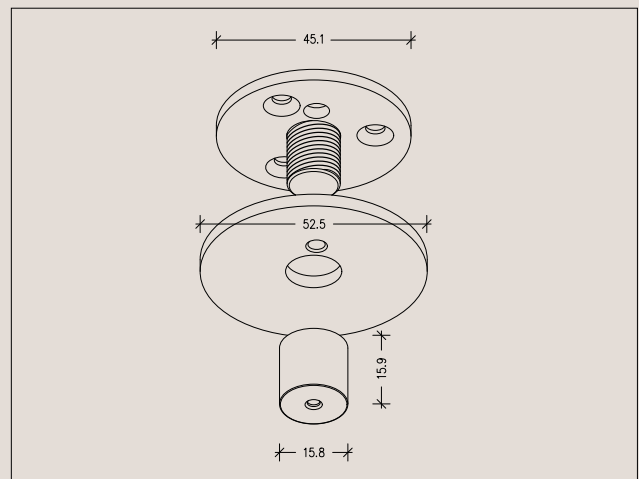

Lito Dual Trio

Technical Specifications

Product Details

Lighting Specifications

3K Warm white
19.2 Watts per metre
1140 Lumens per metre
24 Volt
Dimmable

Please note
Each light includes
an auxiliary dimmable
transformer.

Note for electrician:
White cable wire = Positive
Clear cable wire = Negative

Material

Solid Brass

Finishes

Brushed Brass
Aged Brass
Blackened Brass

All finishes are sealed with a clear satin lacquer
unless specified otherwise.

Ceiling Height

This will be long enough to suit a floor-to-ceiling
(stud) height at a maximum of 3600 metres.

Product Details

Ceiling Rose Detail

Product Care

- Regular gentle care and maintenance will preserve and extend the life of your product.
- We suggest cleaning weekly, remove dust with a dry soft microfibre cloth, a damp microfibre cloth may be also be used for tougher areas.
- We recommend only using water. Avoid using cleaning products, oils, and other polishes as they may cause permanent damage.
- We recommend wearing gloves when installing and cleaning your products.
- Do not leave moisture, cleaning products, or solutions on the surface of our products as they may erode the lacquer.

Product Details

Wire Specifications

Standard length of hanging wire is 1.8 metres.
Standard length of hanging electrical cable is 3 metres.

Dimensions (mm)

400 H x 100 Dia

Please note: the electrical cable runs up one of the end hanging support wires and is encased in a clear plastic sleeve.