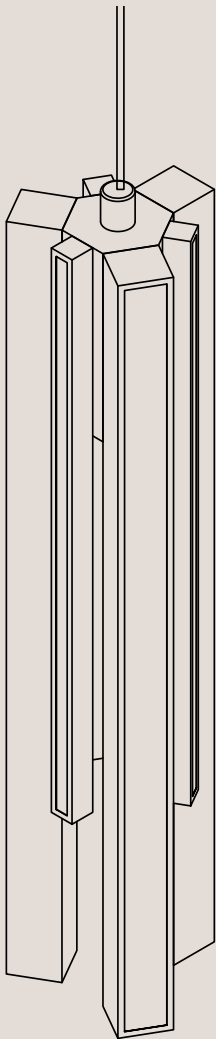

Lito Dual Trio

Technical Specifications

Product Details

Lighting Specifications

3K Warm white
19.2 Watts per metre
1140 Lumens per metre
24 Volt
Dimmable

Please note
Each light includes
an auxiliary dimmable
transformer.

Note for electrician:
White cable wire = Positive
Clear cable wire = Negative

Material

Solid Brass

Finishes

Brushed Brass
Aged Brass
Blackened Brass

All finishes are sealed with a clear satin lacquer
unless specified otherwise.

Ceiling Height

This will be long enough to suit a floor-to-ceiling
(stud) height at a maximum of 3600 metres.

Product Details

Ceiling Rose Detail

Product Care

- Regular gentle care and maintenance will preserve and extend the life of your product.
- We suggest cleaning weekly, remove dust with a dry soft microfibre cloth, a damp microfibre cloth may be also be used for tougher areas.
- We recommend only using water. Avoid using cleaning products, oils, and other polishes as they may cause permanent damage.
- We recommend wearing gloves when installing and cleaning your products.
- Do not leave moisture, cleaning products, or solutions on the surface of our products as they may erode the lacquer.

Product Details

Wire Specifications

Standard length of hanging wire is 1.8 metres.
Standard length of hanging electrical cable is 3 metres.

Dimensions (mm)

400 H x 100 Dia

Please note: the electrical cable runs up one of the end hanging support wires and is encased in a clear plastic sleeve.