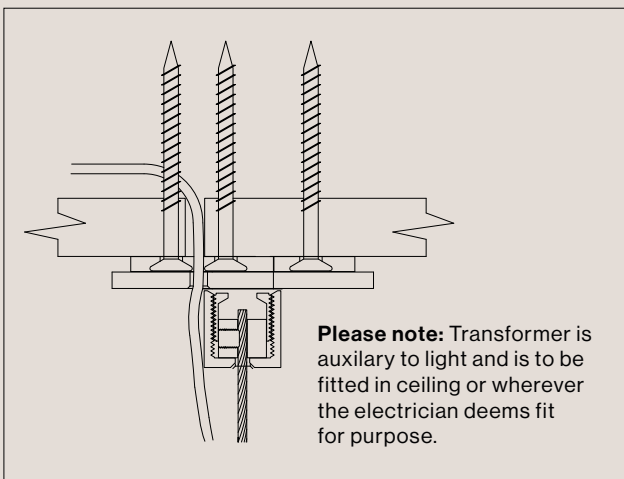

Lito Dual Trio

Technical Specifications

Product Details

Lighting Specifications

3K Warm white
19.2 Watts per metre
1140 Lumens per metre
24 Volt
Dimmable

Please note
Each light includes
an auxiliary dimmable
transformer.

Note for electrician:
White cable wire = Positive
Clear cable wire = Negative

Material

Solid Brass

Finishes

Brushed Brass
Aged Brass
Blackened Brass

All finishes are sealed with a clear satin lacquer
unless specified otherwise.

Ceiling Height

This will be long enough to suit a floor-to-ceiling
(stud) height at a maximum of 3600 metres.

Product Details

Ceiling Rose Detail

Product Care

- Regular gentle care and maintenance will preserve and extend the life of your product.
- We suggest cleaning weekly, remove dust with a dry soft microfibre cloth, a damp microfibre cloth may be also be used for tougher areas.
- We recommend only using water. Avoid using cleaning products, oils, and other polishes as they may cause permanent damage.
- We recommend wearing gloves when installing and cleaning your products.
- Do not leave moisture, cleaning products, or solutions on the surface of our products as they may erode the lacquer.

Product Details

Wire Specifications

Standard length of hanging wire is 1.8 metres.
Standard length of hanging electrical cable is 3 metres.

Dimensions (mm)

400 H x 100 Dia

Please note: the electrical cable runs up one of the end hanging support wires and is encased in a clear plastic sleeve.