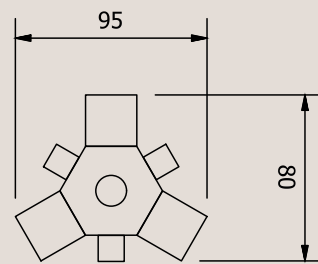

Lito Dual Trio

Technical Specifications

Product Details

Lighting Specifications

3K Warm white
19.2 Watts per metre
1140 Lumens per metre
24 Volt
Dimmable

Please note
Each light includes
an auxiliary dimmable
transformer.

Ceiling Height

This will be long enough to suit a floor-to-ceiling
(stud) height at a maximum of 3600 metres.

Product Details

Ceiling Rose Detail

Product Care

- Regular gentle care and maintenance will preserve and extend the life of your product.
- We suggest cleaning weekly, remove dust with a dry soft microfibre cloth, a damp microfibre cloth may be also be used for tougher areas.
- We recommend only using water. Avoid using cleaning products, oils, and other polishes as they may cause permanent damage.
- We recommend wearing gloves when installing and cleaning your products.
- Do not leave moisture, cleaning products, or solutions on the surface of our products as they may erode the lacquer.

Product Details

Wire Specifications

Standard length of hanging wire is 1.8 metres.
Standard length of hanging electrical cable is 3 metres.

Dimensions (mm)

400 H x 100 Dia

Please note: the electrical cable runs up one of the end hanging support wires and is encased in a clear plastic sleeve.