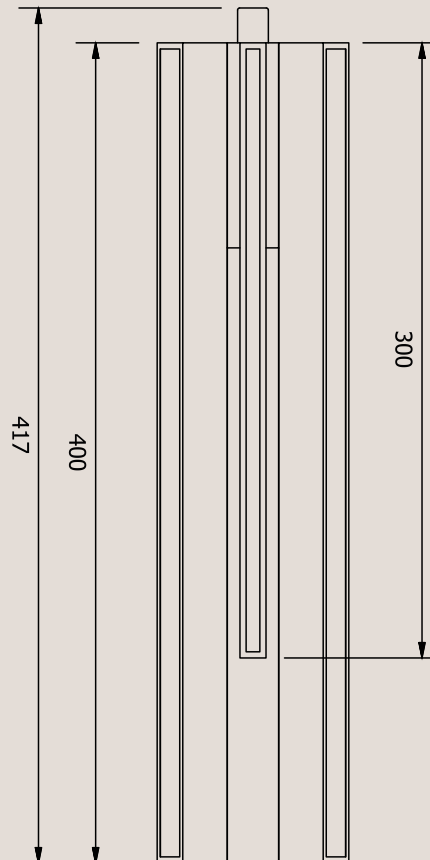

Lito Dual Trio

Technical Specifications

Product Details

Lighting Specifications

3K Warm white
19.2 Watts per metre
1140 Lumens per metre
24 Volt
Dimmable

Please note
Each light includes
an auxiliary dimmable
transformer.

Note for electrician:
White cable wire = Positive
Clear cable wire = Negative

Material

Solid Brass

Finishes

Brushed Brass
Aged Brass
Blackened Brass

All finishes are sealed with a clear satin lacquer
unless specified otherwise.

Ceiling Height

This will be long enough to suit a floor-to-ceiling
(stud) height at a maximum of 3600 metres.

Product Details

Ceiling Rose Detail

Product Care

- Regular gentle care and maintenance will preserve and extend the life of your product.
- We suggest cleaning weekly, remove dust with a dry soft microfibre cloth, a damp microfibre cloth may be also be used for tougher areas.
- We recommend only using water. Avoid using cleaning products, oils, and other polishes as they may cause permanent damage.
- We recommend wearing gloves when installing and cleaning your products.
- Do not leave moisture, cleaning products, or solutions on the surface of our products as they may erode the lacquer.

Product Details

Wire Specifications

Standard length of hanging wire is 1.8 metres.
Standard length of hanging electrical cable is 3 metres.

Dimensions (mm)

400 H x 100 Dia

Please note: the electrical cable runs up one of the end hanging support wires and is encased in a clear plastic sleeve.