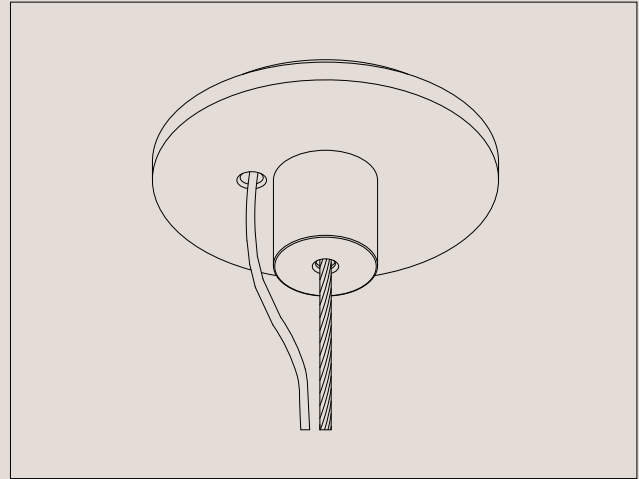

Lito Dual Trio

Technical Specifications

Product Details

Lighting Specifications

3K Warm white
19.2 Watts per metre
1140 Lumens per metre
24 Volt
Dimmable

Please note
Each light includes
an auxiliary dimmable
transformer.

Note for electrician:
White cable wire = Positive
Clear cable wire = Negative

Material

Solid Brass

Finishes

Brushed Brass
Aged Brass
Blackened Brass

All finishes are sealed with a clear satin lacquer
unless specified otherwise.

Ceiling Height

This will be long enough to suit a floor-to-ceiling
(stud) height at a maximum of 3600 metres.

Product Details

Ceiling Rose Detail

Product Care

- Regular gentle care and maintenance will preserve and extend the life of your product.
- We suggest cleaning weekly, remove dust with a dry soft microfibre cloth, a damp microfibre cloth may be also be used for tougher areas.
- We recommend only using water. Avoid using cleaning products, oils, and other polishes as they may cause permanent damage.
- We recommend wearing gloves when installing and cleaning your products.
- Do not leave moisture, cleaning products, or solutions on the surface of our products as they may erode the lacquer.

Product Details

Wire Specifications

Standard length of hanging wire is 1.8 metres.
Standard length of hanging electrical cable is 3 metres.

Dimensions (mm)

400 H x 100 Dia

Please note: the electrical cable runs up one of the end hanging support wires and is encased in a clear plastic sleeve.