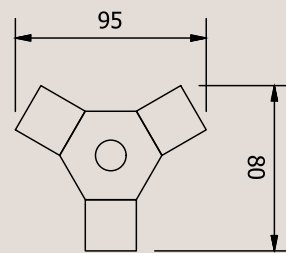

Ceiling Height

This will be long enough to suit a floor-to-ceiling
(stud) height at a maximum of 3600 metres.

Product Details

Ceiling Rose Detail

Product Care

- Regular gentle care and maintenance will preserve and extend the life of your product.
- We suggest cleaning weekly, remove dust with a dry soft microfibre cloth, a damp microfibre cloth may be also be used for tougher areas.
- We recommend only using water. Avoid using cleaning products, oils, and other polishes as they may cause permanent damage.
- We recommend wearing gloves when installing and cleaning your products.
- Do not leave moisture, cleaning products, or solutions on the surface of our products as they may erode the lacquer.

Product Details

Wire Specifications

Standard length of hanging wire is 1.8 metres.
Standard length of hanging electrical cable is 3 metres.

Dimensions (mm)

400 H x 100 Dia

Please note: the electrical cable runs up one of the end hanging support wires and is encased in a clear plastic sleeve.