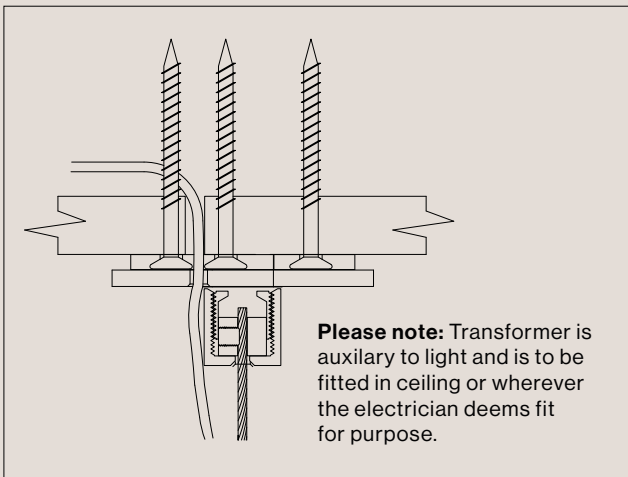

Lito Trio

Technical Specifications

Product Details

Lighting Specifications

3K Warm white
19.2 Watts per metre
1140 Lumens per metre
24 Volt
Dimmable

Please note
Each light includes
an auxiliary dimmable
transformer.

Note for electrician:
White cable wire = Positive
Clear cable wire = Negative

Material

Solid Brass

Finishes

Brushed Brass
Aged Brass
Blackened Brass

All finishes are sealed with a clear satin lacquer
unless specified otherwise.

Ceiling Height

This will be long enough to suit a floor-to-ceiling
(stud) height at a maximum of 3600 metres.

Product Details

Ceiling Rose Detail

Product Care

- Regular gentle care and maintenance will preserve and extend the life of your product.
- We suggest cleaning weekly, remove dust with a dry soft microfibre cloth, a damp microfibre cloth may be also be used for tougher areas.
- We recommend only using water. Avoid using cleaning products, oils, and other polishes as they may cause permanent damage.
- We recommend wearing gloves when installing and cleaning your products.
- Do not leave moisture, cleaning products, or solutions on the surface of our products as they may erode the lacquer.

Product Details

Wire Specifications

Standard length of hanging wire is 1.8 metres.
Standard length of hanging electrical cable is 3 metres.

Dimensions (mm)

400 H x 100 Dia

Please note: the electrical cable runs up one of the end hanging support wires and is encased in a clear plastic sleeve.