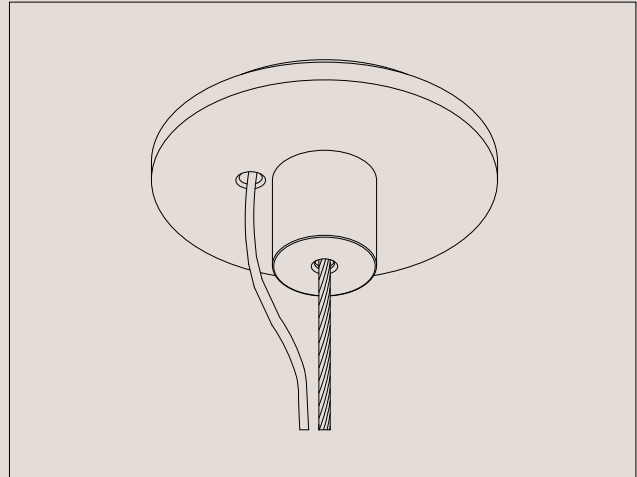

Lito Trio

Technical Specifications

Product Details

Lighting Specifications

3K Warm white
19.2 Watts per metre
1140 Lumens per metre
24 Volt
Dimmable

Please note
Each light includes
an auxiliary dimmable
transformer.

Note for electrician:
White cable wire = Positive
Clear cable wire = Negative

Material

Solid Brass

Finishes

Brushed Brass
Aged Brass
Blackened Brass

All finishes are sealed with a clear satin lacquer
unless specified otherwise.

Ceiling Height

This will be long enough to suit a floor-to-ceiling
(stud) height at a maximum of 3600 metres.

Product Details

Ceiling Rose Detail

Product Care

- Regular gentle care and maintenance will preserve and extend the life of your product.
- We suggest cleaning weekly, remove dust with a dry soft microfibre cloth, a damp microfibre cloth may be also be used for tougher areas.
- We recommend only using water. Avoid using cleaning products, oils, and other polishes as they may cause permanent damage.
- We recommend wearing gloves when installing and cleaning your products.
- Do not leave moisture, cleaning products, or solutions on the surface of our products as they may erode the lacquer.

Product Details

Wire Specifications

Standard length of hanging wire is 1.8 metres.
Standard length of hanging electrical cable is 3 metres.

Dimensions (mm)

400 H x 100 Dia

Please note: the electrical cable runs up one of the end hanging support wires and is encased in a clear plastic sleeve.