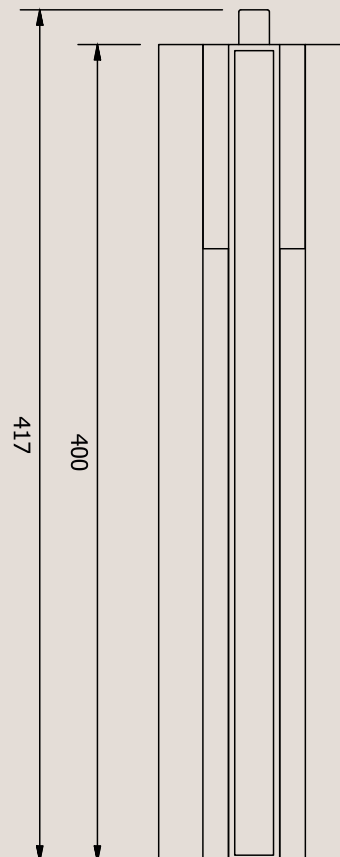

Lito Trio

Technical Specifications

Product Details

Lighting Specifications

3K Warm white
19.2 Watts per metre
1140 Lumens per metre
24 Volt
Dimmable

Please note
Each light includes
an auxiliary dimmable
transformer.

Note for electrician:
White cable wire = Positive
Clear cable wire = Negative

Material

Solid Brass

Finishes

Brushed Brass
Aged Brass
Blackened Brass

All finishes are sealed with a clear satin lacquer
unless specified otherwise.

Ceiling Height

This will be long enough to suit a floor-to-ceiling
(stud) height at a maximum of 3600 metres.

Product Details

Ceiling Rose Detail

Product Care

- Regular gentle care and maintenance will preserve and extend the life of your product.
- We suggest cleaning weekly, remove dust with a dry soft microfibre cloth, a damp microfibre cloth may be also be used for tougher areas.
- We recommend only using water. Avoid using cleaning products, oils, and other polishes as they may cause permanent damage.
- We recommend wearing gloves when installing and cleaning your products.
- Do not leave moisture, cleaning products, or solutions on the surface of our products as they may erode the lacquer.

Product Details

Wire Specifications

Standard length of hanging wire is 1.8 metres.
Standard length of hanging electrical cable is 3 metres.

Dimensions (mm)

400 H x 100 Dia

Please note: the electrical cable runs up one of the end hanging support wires and is encased in a clear plastic sleeve.