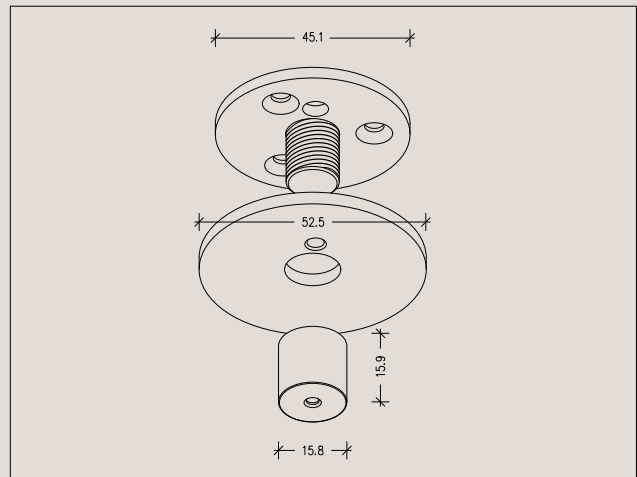

Lito Trio

Technical Specifications

Product Details

Lighting Specifications

3K Warm white
19.2 Watts per metre
1140 Lumens per metre
24 Volt
Dimmable

Please note
Each light includes
an auxiliary dimmable
transformer.

Note for electrician:
White cable wire = Positive
Clear cable wire = Negative

Material

Solid Brass

Finishes

Brushed Brass
Aged Brass
Blackened Brass

All finishes are sealed with a clear satin lacquer
unless specified otherwise.

Ceiling Height

This will be long enough to suit a floor-to-ceiling
(stud) height at a maximum of 3600 metres.

Product Details

Ceiling Rose Detail

Product Care

- Regular gentle care and maintenance will preserve and extend the life of your product.
- We suggest cleaning weekly, remove dust with a dry soft microfibre cloth, a damp microfibre cloth may be also be used for tougher areas.
- We recommend only using water. Avoid using cleaning products, oils, and other polishes as they may cause permanent damage.
- We recommend wearing gloves when installing and cleaning your products.
- Do not leave moisture, cleaning products, or solutions on the surface of our products as they may erode the lacquer.

Product Details

Wire Specifications

Standard length of hanging wire is 1.8 metres.
Standard length of hanging electrical cable is 3 metres.

Dimensions (mm)

400 H x 100 Dia

Please note: the electrical cable runs up one of the end hanging support wires and is encased in a clear plastic sleeve.