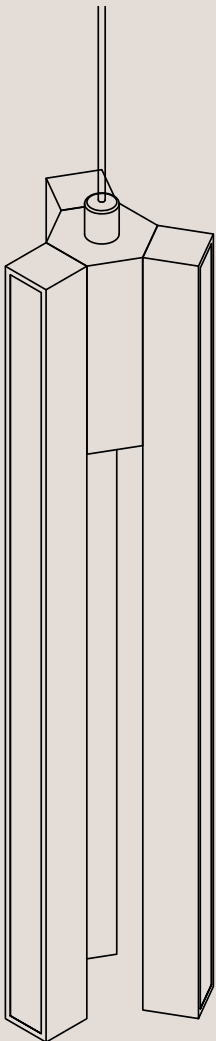

Lito Trio

Technical Specifications

Product Details

Lighting Specifications

3K Warm white
19.2 Watts per metre
1140 Lumens per metre
24 Volt
Dimmable

Please note
Each light includes
an auxiliary dimmable
transformer.

Note for electrician:
White cable wire = Positive
Clear cable wire = Negative

Material

Solid Brass

Finishes

Brushed Brass
Aged Brass
Blackened Brass

All finishes are sealed with a clear satin lacquer
unless specified otherwise.

Ceiling Height

This will be long enough to suit a floor-to-ceiling
(stud) height at a maximum of 3600 metres.

Product Details

Ceiling Rose Detail

Product Care

- Regular gentle care and maintenance will preserve and extend the life of your product.
- We suggest cleaning weekly, remove dust with a dry soft microfibre cloth, a damp microfibre cloth may be also be used for tougher areas.
- We recommend only using water. Avoid using cleaning products, oils, and other polishes as they may cause permanent damage.
- We recommend wearing gloves when installing and cleaning your products.
- Do not leave moisture, cleaning products, or solutions on the surface of our products as they may erode the lacquer.

Product Details

Wire Specifications

Standard length of hanging wire is 1.8 metres.
Standard length of hanging electrical cable is 3 metres.

Dimensions (mm)

400 H x 100 Dia

Please note: the electrical cable runs up one of the end hanging support wires and is encased in a clear plastic sleeve.