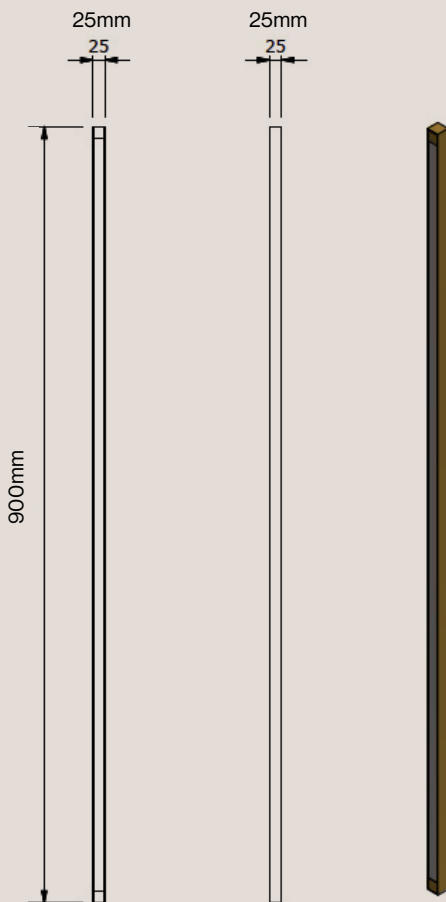

#### Wire Specifications and Dimensions (for 600mm long Seamless Lateral Light)

Electrical cable is supplied at the standard length of 1.5 metres long. Fixings supplied by installer.

#### Transformer Specifications

**Wattage:** 20

**Dimensions:** 110 x 45 x 25mm

#### Wire Specifications and Dimensions (for 900mm long Seamless Lateral Light)

Electrical cable is supplied at the standard length of 1.5 metres long. Fixings supplied by installer.

#### Transformer Specifications

**Wattage:** 40

**Dimensions:** 110 x 45 x 25mm