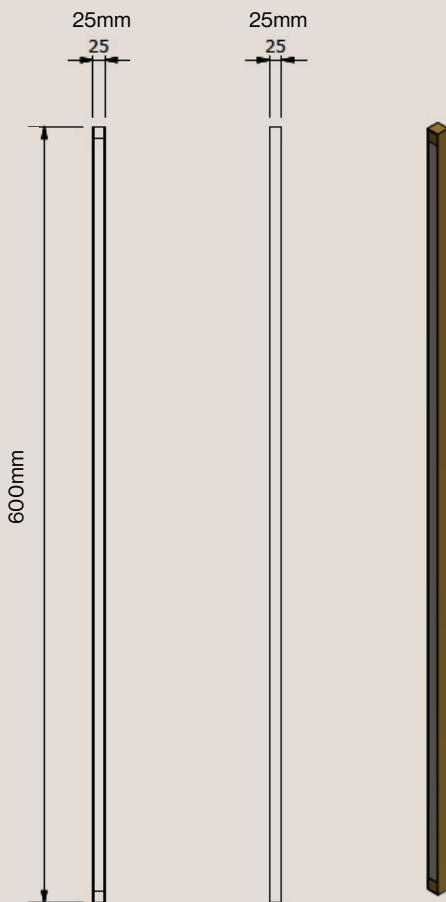

### Product Details

#### Wire Specifications and Dimensions (for 600mm long Seamless Lateral Light)

Electrical cable is supplied at the standard length of 1.5 metres long. Fixings supplied by installer.

#### Transformer Specifications

**Wattage:** 20

**Dimensions:** 110 x 45 x 25mm

#### Transformer Specifications

**Wattage:** 40

**Dimensions:** 110 x 45 x 25mm