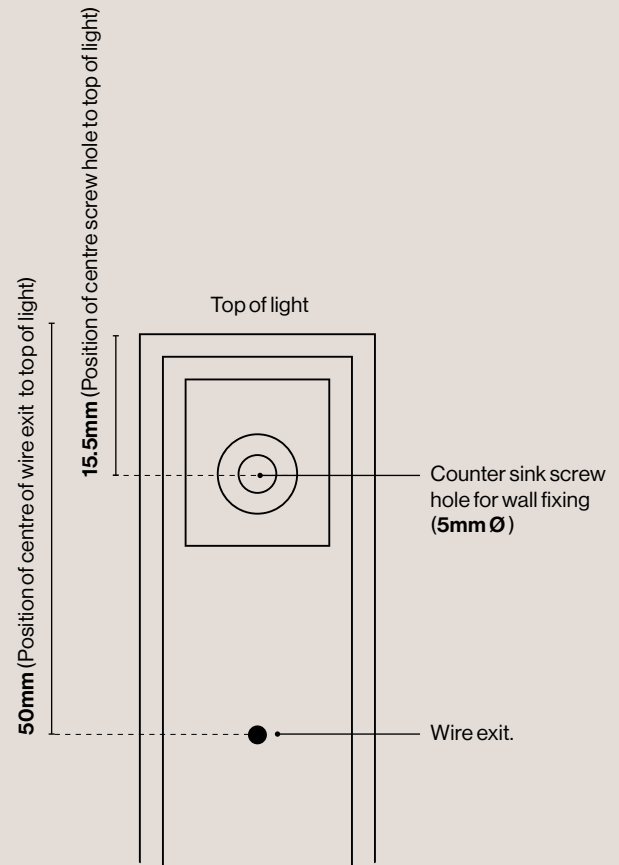

### Product Details

#### Wire Specifications and Dimensions (for 600mm long Seamless Lateral Light)

Electrical cable is supplied at the standard length of 1.5 metres long. Fixings supplied by installer.

#### Close-up of wall fixing position

Please note: the bottom of the light has the matching wall fixing position)