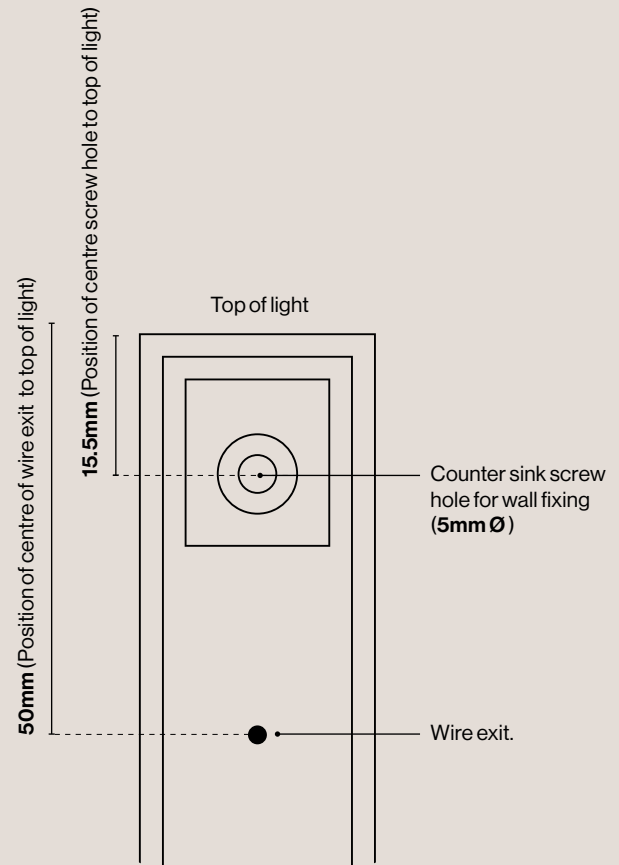

#### Close-up of wall fixing position

Please note: the bottom of the light has the matching wall fixing position)

### Product Details

#### Wire Specifications and Dimensions (for 900mm long Seamless Lateral Light)

Electrical cable is supplied at the standard length of 1.5 metres long. Fixings supplied by installer.

#### Transformer Specifications

**Wattage:** 40

**Dimensions:** 110 x 45 x 25mm