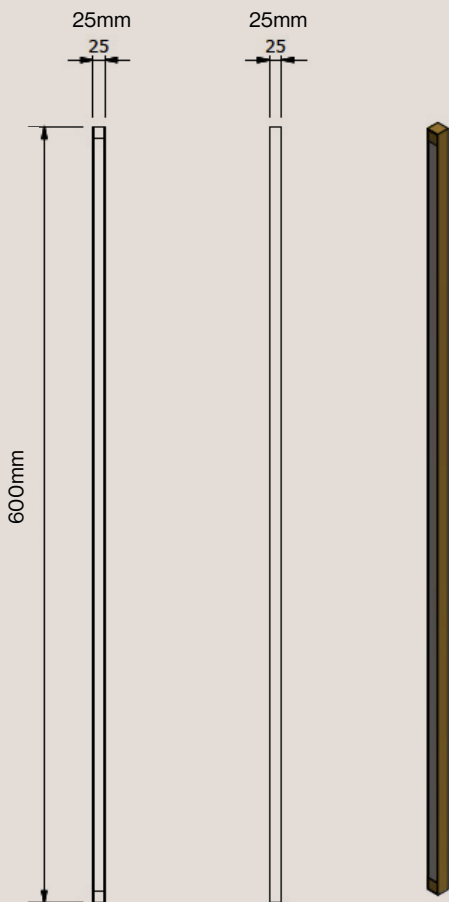

### Lighting Specifications

3K Warm white  
19.2 Watts per metre  
1140 Lumens per metre  
24 Volt  
Dimmable

**Please note:**  
Each light includes an auxiliary dimmable transformer.

**Note for electrician:**  
White cable wire = Positive  
Clear cable wire = Negative

### Product Details

#### Wire Specifications and Dimensions (for 600mm long Seamless Lateral Light)

Electrical cable is supplied at the standard length of 1.5 metres long. Fixings supplied by installer.

#### Transformer Specifications

**Wattage:** 20

**Dimensions:** 110 x 45 x 25mm