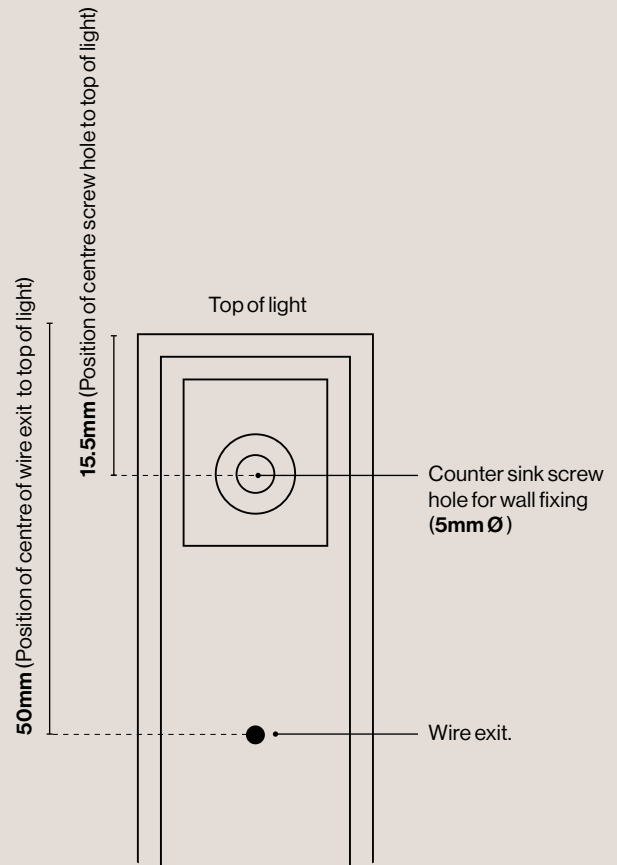

### Product Details

#### Wire Specifications and Dimensions (for 600mm long Seamless Lateral Light)

Electrical cable is supplied at the standard length of 1.5 metres long. Fixings supplied by installer.

#### Transformer Specifications

**Wattage:** 20

**Dimensions:** 110 x 45 x 25mm

#### Close-up of wall fixing position

Please note: the bottom of the light has the matching wall fixing position)